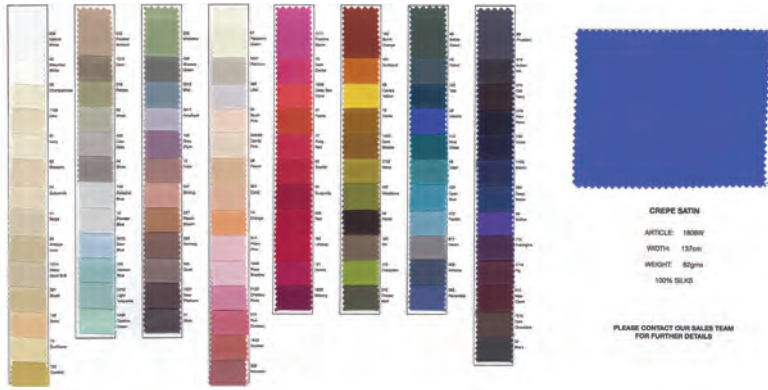

SHADE CARDS

Our silk colour cards are available to order – please visit our website www.bella-figura.com for full details.

DUPION

CREPE SATIN

SILK LINEN

CARD LINING COLOURS

WHITE

CREAM