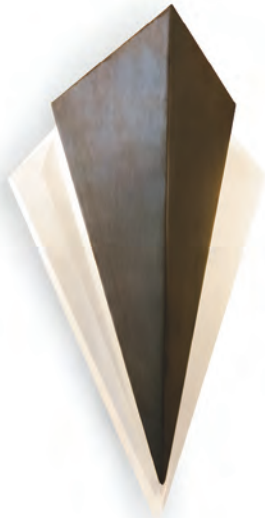

NEW YORK WALL LIGHT
WL275
BRONZE & FROSTED LUCITE