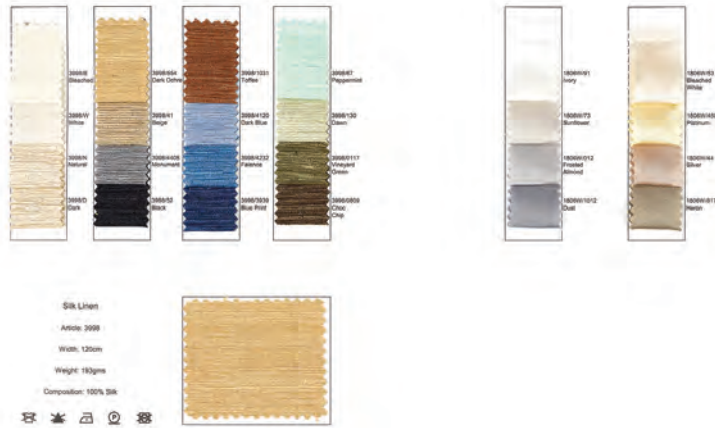

SHADE CARDS

Our silk colour cards are available to order – please visit our website www.bella-figura.com for full details.

DUPION

CREPE SATIN

SILK LINEN

CARD LINING COLOURS

WHITE

CREAM