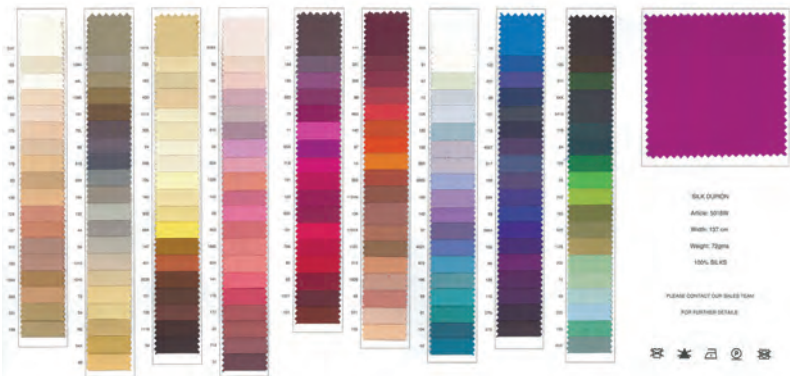

SHADE CARDS

Our silk colour cards are available to order – please visit our website www.bella-figura.com for full details.

DUPION

CREPE SATIN

SILK LINEN

CARD LINING COLOURS

WHITE

CREAM