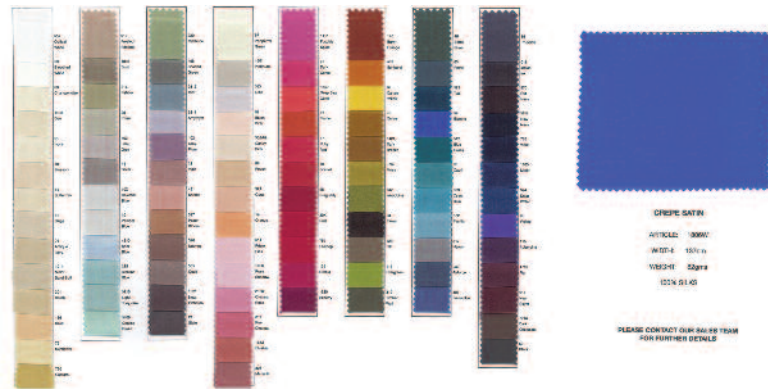

CREPE SATIN