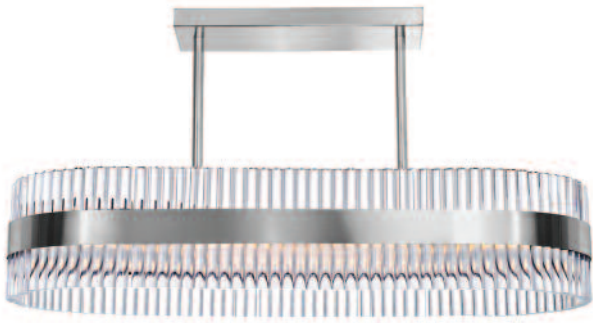

CURZON STREET RECTANGULAR CHANDELIER
CL121-RECT

POLISHED NICKEL & CLEAR LUCITE