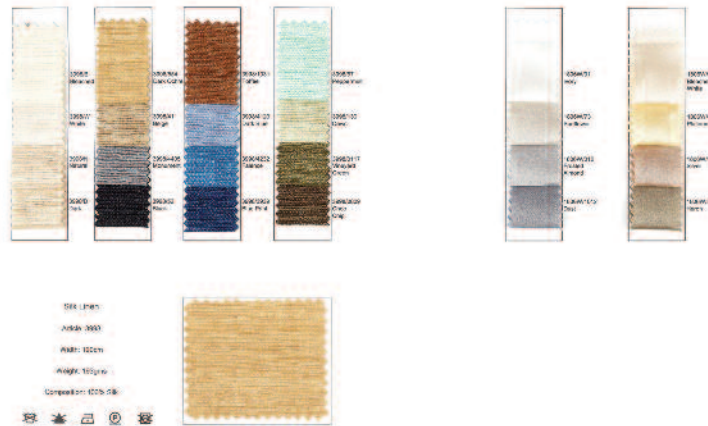

SHADE CARDS

Our silk colour cards are available to order – Please visit our website www.bella-figura.com for full details.

DUPION

CREPE SATIN

SILK LINEN

CARD LINING COLOURS

WHITE

CREAM

CHAMPAGNE

GOLD

SILVER