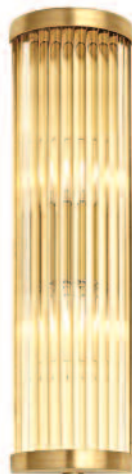

**FARO WALL LIGHT**  
WL270  
POLISHED GOLD

**CARMEL WALL LIGHT**  
WL283  
BRUSHED GOLD & FROSTED LUCITE

**HOLLYWOOD WALL LIGHT**  
WL280  
POLISHED NICKEL

**BELMONT WALL LIGHT**  
WL281  
POLISHED GOLD

**GRAPHIT WALL LIGHT**  
WL255  
BRUSHED NICKEL

**CHICAGO WALL LIGHT**  
WL274  
BRONZE

**ALBANY WALL LIGHT SMALL**  
WL282-SM  
BRUSHED GOLD

**SAN FRANCISCO WALL LIGHT**  
WL284  
BRUSHED GOLD

**SAPHIR WALL LIGHT**  
WL264  
BRUSHED GOLD

**MANHATTEN WALL LIGHT**  
WL278  
BRONZE & FROSTED LUCITE

**NEW YORK WALL LIGHT**  
WL275  
BRONZE & FROSTED LUCITE

**METRO WALL LIGHT**  
WL279  
BRONZE & FROSTED LUCITE

**CURZON STREET WALL LIGHT**  
WL121  
POLISHED GOLD