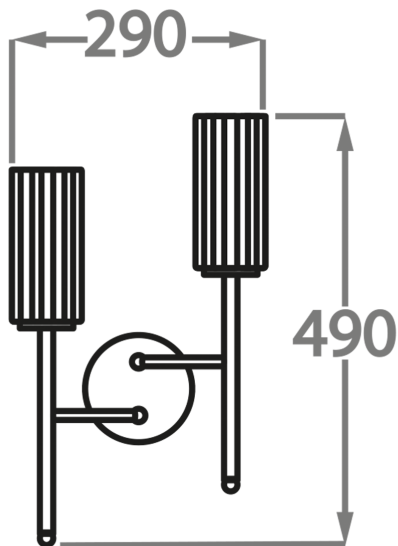

## Available Sizes

---

**2 Light**  
WL628-2,  
Height: 49 cm (19.29")  
Width: 29 cm (11.42")  
Depth: 12.5 cm (4.92")  
Bulbs: 2 x 25W E14

All our wall lights are suitable for bathrooms if positioned in Zone 3. Please refer to the IP Rating Guide in the Bathroom Section on our website