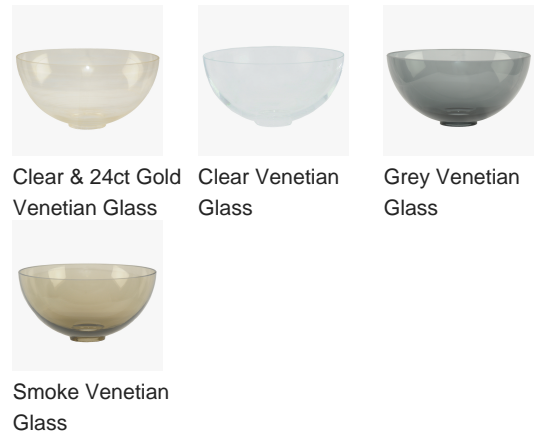

Metal Finishes

Murano Glass Colours