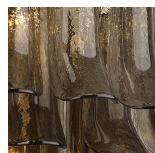

#### Metal Finishes

Chrome

Polished Gold

Brushed Dark  
Bronze

#### Murano Glass Colours

Satin Dahlia  
Glass

Smoke Dahlia  
Glass

Clear Dahlia  
Glass