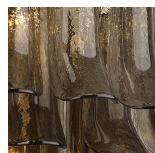

BELLA FIGURA

Dahlia Wall Light

WL461-6

Collection Name

RETRO MURANO COLLECTION

The perfect match for our Dahlia chandelier, combining modernity with classic design and elegance, the new Dahlia wall light is a more contemporary take on its predecessor the Petal wall light. Inspired by the delicate petals that adorn the opulent Dahlia flower, each piece of glass hangs beautifully from the ceiling frame in either smoke or satin Murano glass.

Chrome

Polished Gold

Brushed Dark
Bronze

Murano Glass Colours

Satin Dahlia
Glass

Smoke Dahlia
Glass

Clear Dahlia
Glass

Available Sizes