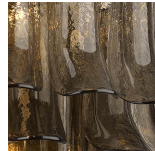

BELLA FIGURA

Dahlia Wall Light

WL461-3

Collection Name

RETRO MURANO COLLECTION

The perfect match for our Dahlia chandelier, combining modernity with classic design and elegance, the new Dahlia wall light is a more contemporary take on its predecessor the Petal wall light. Inspired by the delicate petals that adorn the opulent Dahlia flower, each piece of glass hangs beautifully from the ceiling frame in either smoke or satin Murano glass.

Chrome

Polished Gold

Brushed Dark
Bronze

Murano Glass Colours

Satin Dahlia
Glass

Smoke Dahlia
Glass

Clear Dahlia
Glass

Available Sizes