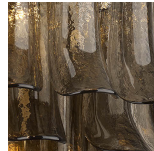

BELLA FIGURA

Dahlia Wall Light

WL461-3

Collection Name

RETRO MURANO COLLECTION

The perfect match for our Dahlia chandelier, combining modernity with classic design and elegance, the new Dahlia wall light is a more contemporary take on its predecessor the Petal wall light. Inspired by the delicate petals that adorn the opulent Dahlia flower, each piece of glass hangs beautifully from the ceiling frame in either smoke or satin Murano glass.

Chrome

Polished Gold

Brushed Dark
Bronze

Murano Glass Colours

Satin Dahlia
Glass

Smoke Dahlia
Glass

Clear Dahlia
Glass

Available Sizes