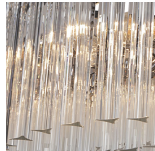

BELLA FIGURA

Long Drum Wall Light

WL443

Collection Name

RETRO MURANO COLLECTION

Our new ultra-chic extra long drum wall light with a metal top band.
Long, lean and lovely.

Test Certification

UL (Underwriters Laboratories) test certificates available for the USA - will incur a surcharge

Compatible with

Bathroom

WL443 in Smoke Murano Glass and Chrome

Available Finishes

Metal Finishes

Chrome

Brushed Dark
Bronze

Polished Gold

Murano Glass Colours

Clear Murano

Smoke Murano

Available Sizes

One Size Only

WL443,

Height: 62 cm (24.41")

Width: 22 cm (8.66")