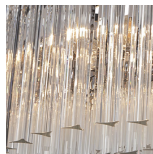

BELLA FIGURA

Long Drum Wall Light

WL443

Collection Name

RETRO MURANO COLLECTION

This timeless Long Drum wall light, part of the Retro Murano collection which draws inspiration from classic Italian designs of the mid – 20th century, captures both modernity and elegance. With long sleek lines, this wall light becomes a glamorous focal point within the room and is available in both clear and smoke Murano glass.

Chrome

Brushed Dark
Bronze

Polished Gold

Murano Glass Colours

Clear Murano

Smoke Murano

Available Sizes

One Size Only