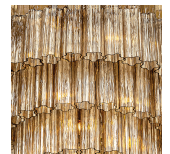

Glass in

Octagonal Murano Glass Tubes

Metal Finishes

Chrome

Brushed Dark Bronze

Polished Gold

Murano Glass Colours

Clear Pentagonal Glass

Smoke Pentagonal Glass

Available Sizes

One Size Only

WL429,

Height: 23 cm (9.06")

Width: 30 cm (11.81")

Depth: 16 cm (6.3")

Bulbs: 2 x 40w E14