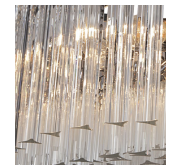

Metal Finishes

Chrome

Polished Gold

Brushed Dark
Bronze

Murano Glass Colours

Clear Murano

Smoke Murano

Available Sizes