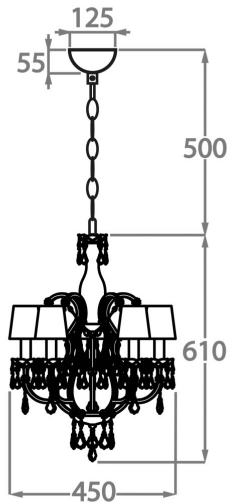

CL351-5 in Black Nickel and Clear Lead Crystal with 4 Inch Empire Shades (candle Clip) in Silk Dupion 5018W/ 86

Available Finishes

Glass in

Clear Lead Crystal

Metal Finishes

Polished Nickel

Polished Gold

Black Nickel

Polished Gunmetal

Recommended Shades

4 inch Empire - Candle Clip Only

Available Sizes

5 Light

CL351-5,

Height: 61 cm (24.02")

Diameter: 45 cm (17.72")

Bulbs: 5 x 40w E14

Net Weight: 5 kg / 11 lb

8 Light

CL351-8,

Height: 73 cm (28.74")

Diameter: 65 cm (25.59")

Bulbs: 8 x 40w E14

Net Weight: 8 kg / 18 lb

The dimensions of the central rod/chain and ceiling rose are not included in the height measurements.
Standard rod/chain and ceiling rose is 50cm if not otherwise specified by customer.

Please use 'Golf Ball' bulbs/lamps only.