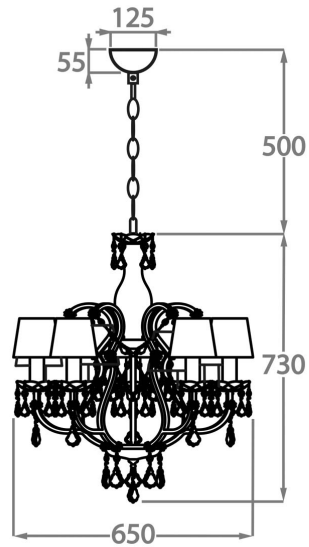

CL351-5 in Black Nickel and Clear Lead Crystal with 4 Inch Empire Shades (candle Clip) in Silk Dupion 5018W/ 86

Available Finishes

Glass in

Clear Lead Crystal

Metal Finishes

Polished Nickel

Polished Gold

Black Nickel

Polished Gunmetal

Recommended Shades

4 inch Empire - Candle Clip Only

Available Sizes

5 Light

CL351-5,

Height: 61 cm (24.02")

Diameter: 45 cm (17.72")

Bulbs: 5 x 40w E14

Net Weight: 5 kg / 11 lb

8 Light

CL351-8,

Height: 73 cm (28.74")

Diameter: 65 cm (25.59")

Bulbs: 8 x 40w E14

Net Weight: 8 kg / 18 lb

The dimensions of the central rod/chain and ceiling rose are not included in the height measurements.
Standard rod/chain and ceiling rose is 50cm if not otherwise specified by customer.

Please use 'Golf Ball' bulbs/lamps only.