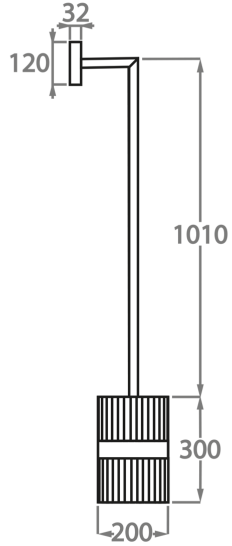

Antique
Brushed Brass

Bronze

Available Sizes

Size One

WL121-LAN,

Height: 30 cm (11.81")

Diameter: 20 cm (7.87")

Bulbs: 1 x 40W E27

Net Weight: 10 kg / 23 lb

All our wall lights are suitable for bathrooms if positioned in Zone 3. Please refer to the IP Rating Guide in the Bathroom Section on our website

The rod length on this wall light is 101cm, however this is customisable. Please contact your sales advisor to discuss options.