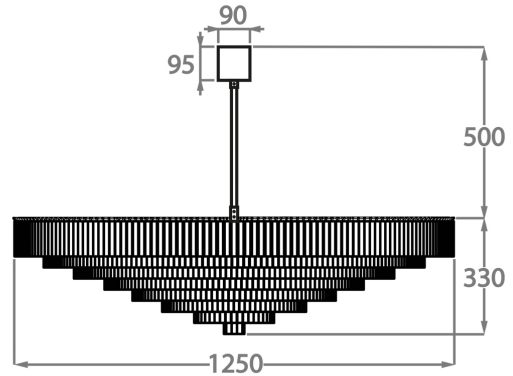

Because of its modest height of only 33cm (13") in all sizes, it is ideal for use in rooms with slightly lower ceiling heights.

Test Certification

IEC (International Electrotechnical Commission) test certificates available - will incur a surcharge

Chrome

Polished Gold

Brushed Dark
Bronze

Murano Glass Colours

Clear Hammered
Bronze

Available Sizes

Size One

CL456-60,
Height: 33 cm (12.99")
Diameter: 60 cm (23.62")
Bulbs: 6 x 40W E27
Net Weight: 40 kg / 88 lb

Size Two

CL456-75,
Height: 33 cm (12.99")
Diameter: 75 cm (29.53")
Bulbs: 6 x 40W E27
Net Weight: 60 kg / 132 lb

Size Three

CL456-100,
Height: 33 cm (12.99")
Diameter: 100 cm (39.37")
Bulbs: 12 x 40W E27
Net Weight: 100 kg / 220 lb

Size Four

CL456-125,
Height: 33 cm (12.99")
Diameter: 125 cm (49.21")
Bulbs: 16 x 40W E27
Net Weight: 130 kg / 286 lb

The dimensions of the central rod and ceiling rose are not included in the height measurements. Please add a minimum of 15cm (6") to the height to take this into account. The standard rod and ceiling rose height is 50cm (20") if not otherwise specified by customer.