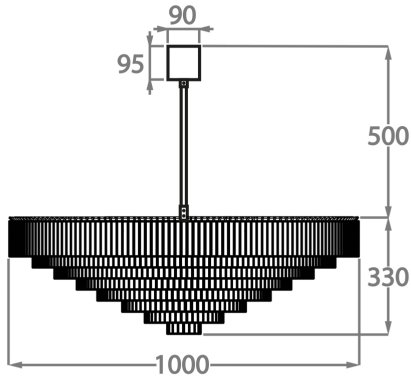

Because of its modest height of only 33cm (13") in all sizes, it is ideal for use in rooms with slightly lower ceiling heights.

Test Certification

IEC (International Electrotechnical Commission) test certificates available - will incur a surcharge

Chrome

Polished Gold

Brushed Dark
Bronze

Murano Glass Colours

Clear Hammered
Bronze

Available Sizes

Size One

CL456-60,
Height: 33 cm (12.99")
Diameter: 60 cm (23.62")
Bulbs: 6 x 40W E27
Net Weight: 40 kg / 88 lb

Size Two

CL456-75,
Height: 33 cm (12.99")
Diameter: 75 cm (29.53")
Bulbs: 6 x 40W E27
Net Weight: 60 kg / 132 lb

Size Three

CL456-100,
Height: 33 cm (12.99")
Diameter: 100 cm (39.37")
Bulbs: 12 x 40W E27
Net Weight: 100 kg / 220 lb

Size Four

CL456-125,
Height: 33 cm (12.99")
Diameter: 125 cm (49.21")
Bulbs: 16 x 40W E27
Net Weight: 130 kg / 286 lb

The dimensions of the central rod and ceiling rose are not included in the height measurements. Please add a minimum of 15cm (6") to the height to take this into account. The standard rod and ceiling rose height is 50cm (20") if not otherwise specified by customer.