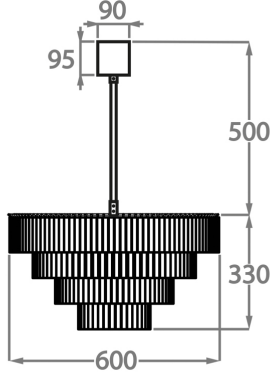

Because of its modest height of only 33cm (13") in all sizes, it is ideal for use in rooms with slightly lower ceiling heights.

Test Certification

IEC (International Electrotechnical Commission) test certificates available - will incur a surcharge

Chrome

Polished Gold

Brushed Dark
Bronze

Murano Glass Colours

Clear Hammered
Bronze

Available Sizes

Size One

CL456-60,
Height: 33 cm (12.99")
Diameter: 60 cm (23.62")
Bulbs: 6 x 40W E27
Net Weight: 40 kg / 88 lb

Size Two

CL456-75,
Height: 33 cm (12.99")
Diameter: 75 cm (29.53")
Bulbs: 6 x 40W E27
Net Weight: 60 kg / 132 lb

Size Three

CL456-100,
Height: 33 cm (12.99")
Diameter: 100 cm (39.37")
Bulbs: 12 x 40W E27
Net Weight: 100 kg / 220 lb

Size Four

CL456-125,
Height: 33 cm (12.99")
Diameter: 125 cm (49.21")
Bulbs: 16 x 40W E27
Net Weight: 130 kg / 286 lb

The dimensions of the central rod and ceiling rose are not included in the height measurements. Please add a minimum of 15cm (6") to the height to take this into account. The standard rod and ceiling rose height is 50cm (20") if not otherwise specified by customer.