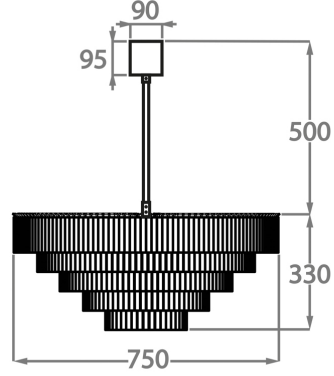

Because of its modest height of only 33cm (13") in all sizes, it is ideal for use in rooms with slightly lower ceiling heights.

Test Certification

IEC (International Electrotechnical Commission) test certificates available - will incur a surcharge

Chrome

Polished Gold

Brushed Dark
Bronze

Murano Glass Colours

Clear Hammered
Bronze

Available Sizes

Size One

CL456-60,
Height: 33 cm (12.99")
Diameter: 60 cm (23.62")
Bulbs: 6 x 40W E27
Net Weight: 40 kg / 88 lb

Size Two

CL456-75,
Height: 33 cm (12.99")
Diameter: 75 cm (29.53")
Bulbs: 6 x 40W E27
Net Weight: 60 kg / 132 lb

Size Three

CL456-100,
Height: 33 cm (12.99")
Diameter: 100 cm (39.37")
Bulbs: 12 x 40W E27
Net Weight: 100 kg / 220 lb

Size Four

CL456-125,
Height: 33 cm (12.99")
Diameter: 125 cm (49.21")
Bulbs: 16 x 40W E27
Net Weight: 130 kg / 286 lb

The dimensions of the central rod and ceiling rose are not included in the height measurements. Please add a minimum of 15cm (6") to the height to take this into account. The standard rod and ceiling rose height is 50cm (20") if not otherwise specified by customer.