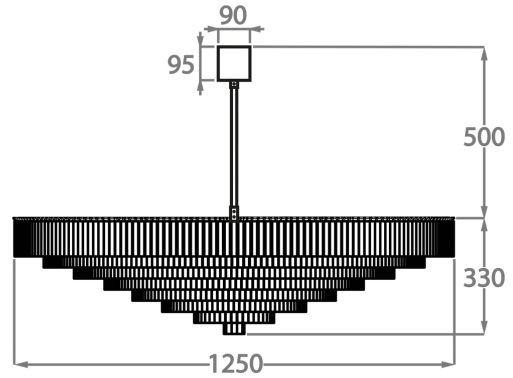

#### Murano Glass Colours

Clear Hammered

Available Sizes

**Size One**

CL456-60,  
Height: 33 cm (12.99")  
Diameter: 60 cm (23.62")  
Bulbs: 6 x 40W E26  
Net Weight: 40 kg / 88 lb

**Size Two**

CL456-75,  
Height: 33 cm (12.99")  
Diameter: 75 cm (29.53")  
Bulbs: 6 x 40W E26  
Net Weight: 60 kg / 132 lb

**Size Three**

CL456-100,  
Height: 33 cm (12.99")  
Diameter: 100 cm (39.37")  
Bulbs: 12 x 40W E26  
Net Weight: 100 kg / 220 lb

**Size Four**

CL456-125,  
Height: 33 cm (12.99")  
Diameter: 125 cm (49.21")  
Bulbs: 16 x 40W E26  
Net Weight: 130 kg / 286 lb

The dimensions of the central rod and ceiling rose are not included in the height measurements. Please add a minimum of 15cm (6") to the height to take this into account. The standard rod and ceiling rose height is 50cm (20") if not otherwise specified by customer.