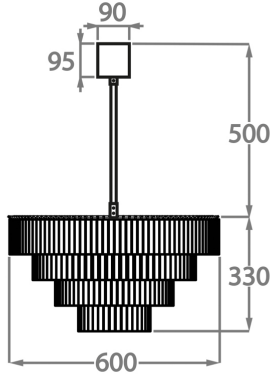

#### Murano Glass Colours

Clear Hammered

Available Sizes

**Size One**

CL456-60,  
Height: 33 cm (12.99")  
Diameter: 60 cm (23.62")  
Bulbs: 6 x 40W E26  
Net Weight: 40 kg / 88 lb

**Size Two**

CL456-75,  
Height: 33 cm (12.99")  
Diameter: 75 cm (29.53")  
Bulbs: 6 x 40W E26  
Net Weight: 60 kg / 132 lb

**Size Three**

CL456-100,  
Height: 33 cm (12.99")  
Diameter: 100 cm (39.37")  
Bulbs: 12 x 40W E26  
Net Weight: 100 kg / 220 lb

**Size Four**

CL456-125,  
Height: 33 cm (12.99")  
Diameter: 125 cm (49.21")  
Bulbs: 16 x 40W E26  
Net Weight: 130 kg / 286 lb

The dimensions of the central rod and ceiling rose are not included in the height measurements. Please add a minimum of 15cm (6") to the height to take this into account. The standard rod and ceiling rose height is 50cm (20") if not otherwise specified by customer.