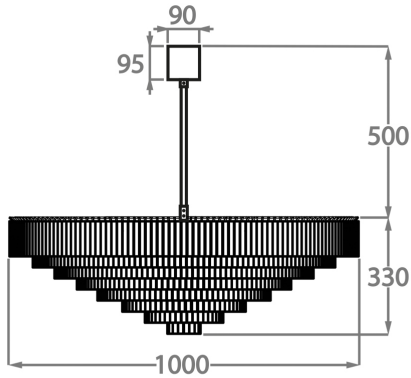

#### Murano Glass Colours

Clear Hammered

Available Sizes

**Size One**

CL456-60,  
Height: 33 cm (12.99")  
Diameter: 60 cm (23.62")  
Bulbs: 6 x 40W E26  
Net Weight: 40 kg / 88 lb

**Size Two**

CL456-75,  
Height: 33 cm (12.99")  
Diameter: 75 cm (29.53")  
Bulbs: 6 x 40W E26  
Net Weight: 60 kg / 132 lb

**Size Three**

CL456-100,  
Height: 33 cm (12.99")  
Diameter: 100 cm (39.37")  
Bulbs: 12 x 40W E26  
Net Weight: 100 kg / 220 lb

**Size Four**

CL456-125,  
Height: 33 cm (12.99")  
Diameter: 125 cm (49.21")  
Bulbs: 16 x 40W E26  
Net Weight: 130 kg / 286 lb

The dimensions of the central rod and ceiling rose are not included in the height measurements. Please add a minimum of 15cm (6") to the height to take this into account. The standard rod and ceiling rose height is 50cm (20") if not otherwise specified by customer.