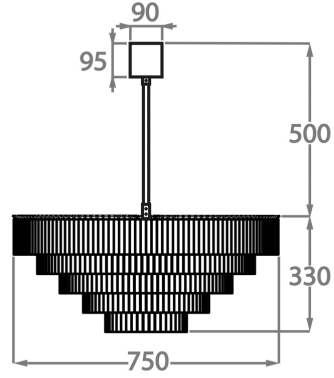

#### Murano Glass Colours

Clear Hammered

Available Sizes

**Size One**

CL456-60,  
Height: 33 cm (12.99")  
Diameter: 60 cm (23.62")  
Bulbs: 6 x 40W E26  
Net Weight: 40 kg / 88 lb

**Size Two**

CL456-75,  
Height: 33 cm (12.99")  
Diameter: 75 cm (29.53")  
Bulbs: 6 x 40W E26  
Net Weight: 60 kg / 132 lb

**Size Three**

CL456-100,  
Height: 33 cm (12.99")  
Diameter: 100 cm (39.37")  
Bulbs: 12 x 40W E26  
Net Weight: 100 kg / 220 lb

**Size Four**

CL456-125,  
Height: 33 cm (12.99")  
Diameter: 125 cm (49.21")  
Bulbs: 16 x 40W E26  
Net Weight: 130 kg / 286 lb

The dimensions of the central rod and ceiling rose are not included in the height measurements. Please add a minimum of 15cm (6") to the height to take this into account. The standard rod and ceiling rose height is 50cm (20") if not otherwise specified by customer.