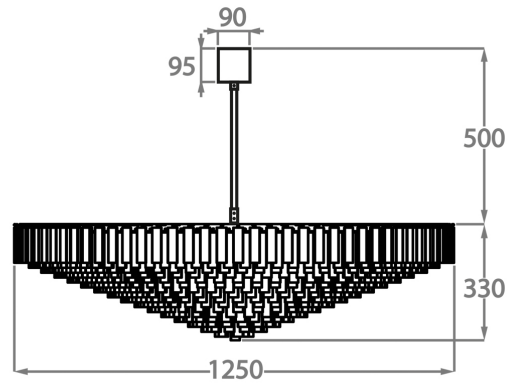

BELLA FIGURA

Villanova chandelier

CL453

Collection Name

RETRO MURANO COLLECTION

A beautiful new chandelier with square cut Murano glass drops, which gives it a very modern look. Because of its modest height of only 33cm (13") in all sizes, it is ideal for use in rooms with slightly lower ceiling heights. This elegant new design is fast becoming one of our best sellers.

Murano Glass Colours

Clear Murano

Smoke
Murano

Satin Murano

Available Sizes

Size One

CL453-60,
Height: 33 cm (12.99")
Diameter: 60 cm (23.62")
Bulbs: 6 x 40W E27
Net Weight: 40 kg / 88 lb

Size Two

CL453-75,
Height: 33 cm (12.99")
Diameter: 75 cm (29.53")
Bulbs: 8 x 40W E27
Net Weight: 60 kg / 132 lb

Size Three

CL453-100,
Height: 33 cm (12.99")
Diameter: 100 cm (39.37")
Bulbs: 12 x 40W E27
Net Weight: 100 kg / 220 lb

Size Four

CL453-125,
Height: 33 cm (12.99")
Diameter: 125 cm (49.21")
Bulbs: 16 x 40W E27
Net Weight: 120 kg / 264 lb

The dimensions of the central rod and ceiling rose are not included in the height measurements. Please add a minimum of 15cm (6") to the height to take this into account. The standard rod and ceiling rose height is 50cm (20") if not otherwise specified by customer.