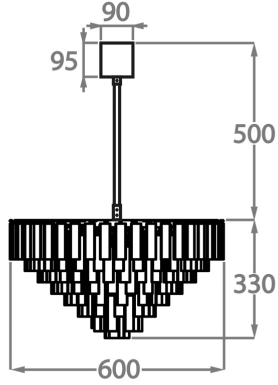

BELLA FIGURA

Villanova chandelier

CL453

Collection Name

RETRO MURANO COLLECTION

A beautiful new chandelier with square cut Murano glass drops, which gives it a very modern look. Because of its modest height of only 33cm (13") in all sizes, it is ideal for use in rooms with slightly lower ceiling heights. This elegant new design is fast becoming one of our best sellers.

Murano Glass Colours

Clear Murano

Smoke
Murano

Satin Murano

Available Sizes

Size One

CL453-60,
Height: 33 cm (12.99")
Diameter: 60 cm (23.62")
Bulbs: 6 x 40W E27
Net Weight: 40 kg / 88 lb

Size Two

CL453-75,
Height: 33 cm (12.99")
Diameter: 75 cm (29.53")
Bulbs: 8 x 40W E27
Net Weight: 60 kg / 132 lb

Size Three

CL453-100,
Height: 33 cm (12.99")
Diameter: 100 cm (39.37")
Bulbs: 12 x 40W E27
Net Weight: 100 kg / 220 lb

Size Four

CL453-125,
Height: 33 cm (12.99")
Diameter: 125 cm (49.21")
Bulbs: 16 x 40W E27
Net Weight: 120 kg / 264 lb

The dimensions of the central rod and ceiling rose are not included in the height measurements. Please add a minimum of 15cm (6") to the height to take this into account. The standard rod and ceiling rose height is 50cm (20") if not otherwise specified by customer.