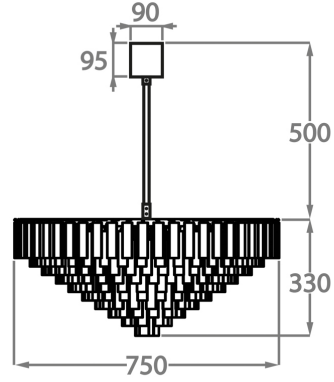

BELLA FIGURA

Villanova chandelier

CL453

Collection Name

RETRO MURANO COLLECTION

A beautiful new chandelier with square cut Murano glass drops, which gives it a very modern look. Because of its modest height of only 33cm (13") in all sizes, it is ideal for use in rooms with slightly lower ceiling heights. This elegant new design is fast becoming one of our best sellers.

Murano Glass Colours

Clear Murano

Smoke
Murano

Satin Murano

Available Sizes

Size One

CL453-60,
Height: 33 cm (12.99")
Diameter: 60 cm (23.62")
Bulbs: 6 x 40W E27
Net Weight: 40 kg / 88 lb

Size Two

CL453-75,
Height: 33 cm (12.99")
Diameter: 75 cm (29.53")
Bulbs: 8 x 40W E27
Net Weight: 60 kg / 132 lb

Size Three

CL453-100,
Height: 33 cm (12.99")
Diameter: 100 cm (39.37")
Bulbs: 12 x 40W E27
Net Weight: 100 kg / 220 lb

Size Four

CL453-125,
Height: 33 cm (12.99")
Diameter: 125 cm (49.21")
Bulbs: 16 x 40W E27
Net Weight: 120 kg / 264 lb

The dimensions of the central rod and ceiling rose are not included in the height measurements. Please add a minimum of 15cm (6") to the height to take this into account. The standard rod and ceiling rose height is 50cm (20") if not otherwise specified by customer.