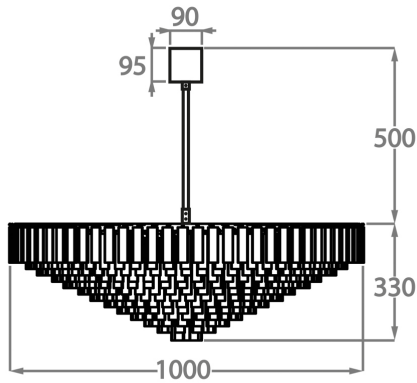

BELLA FIGURA

Villanova chandelier

CL453

Collection Name

RETRO MURANO COLLECTION

A beautiful new chandelier with square cut Murano glass drops, which gives it a very modern look. Because of its modest height of only 33cm (13") in all sizes, it is ideal for use in rooms with slightly lower ceiling heights. This elegant new design is fast becoming one of our best sellers.

Murano Glass Colours

Clear Murano

Smoke
Murano

Satin Murano

Available Sizes

Size One

CL453-60,
Height: 33 cm (12.99")
Diameter: 60 cm (23.62")
Bulbs: 6 x 40W E27
Net Weight: 40 kg / 88 lb

Size Two

CL453-75,
Height: 33 cm (12.99")
Diameter: 75 cm (29.53")
Bulbs: 8 x 40W E27
Net Weight: 60 kg / 132 lb

Size Three

CL453-100,
Height: 33 cm (12.99")
Diameter: 100 cm (39.37")
Bulbs: 12 x 40W E27
Net Weight: 100 kg / 220 lb

Size Four

CL453-125,
Height: 33 cm (12.99")
Diameter: 125 cm (49.21")
Bulbs: 16 x 40W E27
Net Weight: 120 kg / 264 lb

The dimensions of the central rod and ceiling rose are not included in the height measurements. Please add a minimum of 15cm (6") to the height to take this into account. The standard rod and ceiling rose height is 50cm (20") if not otherwise specified by customer.