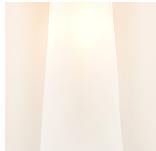

BELLA FIGURA

Verona Wall Light

WL67

Collection Name
FLORENTINE COLLECTION

A very elegant and imposing wall light with a metal frame which is beautifully decorated with contemporary hand-made Murano glass leaves in a choice of colours.

WL67-2 in Antique Silver and Satin White Murano Glass with 5 Inch Empire Shades with Drop Gimble at 1

Available Finishes

Glass colours

Venetian Clear

Decorated
Amber

Satin White &
Clear

Metal Finishes

Antique Gold
Leaf

Antique Silver
Leaf

Decorated
Bronze

Shades

Only available with 5" Empire
Shades with drop gimble at 1"

Available Sizes

One Light

WL67-1,

Height: 50 cm (19.69")