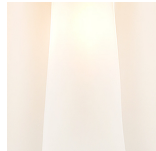

BELLA FIGURA

Verona Wall Light

WL67

Collection Name
FLORENTINE COLLECTION

A very elegant and imposing wall light with a metal frame which is beautifully decorated with contemporary hand-made Murano glass leaves in a choice of colours.

WL67-2 in Antique Silver and Satin White Murano Glass with 5 Inch Empire Shades with Drop Gimble at 1

Available Finishes

Glass colours

Venetian Clear

Decorated
Amber

Satin White &
Clear

Metal Finishes

Antique Gold
Leaf

Antique Silver
Leaf

Decorated
Bronze

Shades

Only available with 5" Empire
Shades with drop gimble at 1"

Available Sizes

One Light

WL67-1,

Height: 50 cm (19.69")