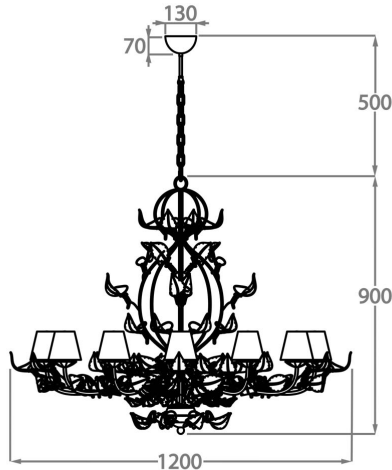

#### Murano Glass Colours

All Clear

Satin & Clear

**Available Sizes**

**6 Light**

CL67-6,

Height: 65 cm (25.59")

Diameter: 80 cm (31.5")

Bulbs: 6 x 40w E14 Golf Ball Bulbs/Lamps only

Net Weight: 12 kg / 26 lb

**8 Light**

CL67-8,

Height: 75 cm (29.53")

Diameter: 95 cm (37.4")

Bulbs: 8 x 40w E14 Golf Ball Bulbs/Lamps only

Net Weight: 18 kg / 40 lb

**12 Light**

CL67-12,

Height: 90 cm (35.43")

Diameter: 120 cm (47.24")

Bulbs: 12 x 40w E14 Golf Ball Bulbs/Lamps only

Net Weight: 25 kg / 55 lb

**20 Light**

CL67-20,

Height: 110 cm (43.31")

Diameter: 160 cm (62.99")

Bulbs: 20 x 40w E14 Golf Ball Bulbs/Lamps only

Net Weight: 40 kg / 88 lb

The dimensions of the central rod/chain and ceiling rose are not included in the height measurements.  
Standard rod/chain and ceiling rose is 50cm if not otherwise specified by customer.