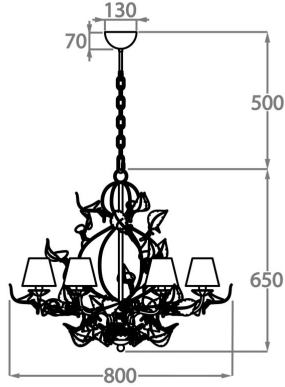

#### Murano Glass Colours

All Clear

Satin & Clear

**Available Sizes**

**6 Light**

CL67-6,

Height: 65 cm (25.59")

Diameter: 80 cm (31.5")

Bulbs: 6 x 40w E14 Golf Ball Bulbs/Lamps only

Net Weight: 12 kg / 26 lb

**8 Light**

CL67-8,

Height: 75 cm (29.53")

Diameter: 95 cm (37.4")

Bulbs: 8 x 40w E14 Golf Ball Bulbs/Lamps only

Net Weight: 18 kg / 40 lb

**12 Light**

CL67-12,

Height: 90 cm (35.43")

Diameter: 120 cm (47.24")

Bulbs: 12 x 40w E14 Golf Ball Bulbs/Lamps only

Net Weight: 25 kg / 55 lb

**20 Light**

CL67-20,

Height: 110 cm (43.31")

Diameter: 160 cm (62.99")

Bulbs: 20 x 40w E14 Golf Ball Bulbs/Lamps only

Net Weight: 40 kg / 88 lb

The dimensions of the central rod/chain and ceiling rose are not included in the height measurements.  
Standard rod/chain and ceiling rose is 50cm if not otherwise specified by customer.