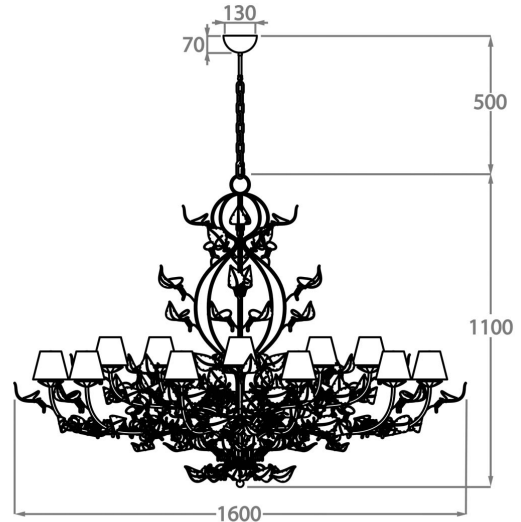

#### Murano Glass Colours

All Clear

Satin & Clear

**Available Sizes**

**6 Light**

CL67-6,

Height: 65 cm (25.59")

Diameter: 80 cm (31.5")

Bulbs: 6 x 40w E14 Golf Ball Bulbs/Lamps only

Net Weight: 12 kg / 26 lb

**8 Light**

CL67-8,

Height: 75 cm (29.53")

Diameter: 95 cm (37.4")

Bulbs: 8 x 40w E14 Golf Ball Bulbs/Lamps only

Net Weight: 18 kg / 40 lb

**12 Light**

CL67-12,

Height: 90 cm (35.43")

Diameter: 120 cm (47.24")

Bulbs: 12 x 40w E14 Golf Ball Bulbs/Lamps only

Net Weight: 25 kg / 55 lb

**20 Light**

CL67-20,

Height: 110 cm (43.31")

Diameter: 160 cm (62.99")

Bulbs: 20 x 40w E14 Golf Ball Bulbs/Lamps only

Net Weight: 40 kg / 88 lb

The dimensions of the central rod/chain and ceiling rose are not included in the height measurements.  
Standard rod/chain and ceiling rose is 50cm if not otherwise specified by customer.