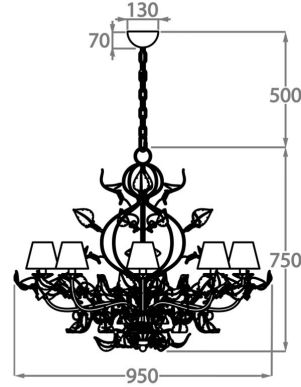

#### Murano Glass Colours

All Clear

Satin & Clear

**Available Sizes**

**6 Light**

CL67-6,

Height: 65 cm (25.59")

Diameter: 80 cm (31.5")

Bulbs: 6 x 40w E14 Golf Ball Bulbs/Lamps only

Net Weight: 12 kg / 26 lb

**8 Light**

CL67-8,

Height: 75 cm (29.53")

Diameter: 95 cm (37.4")

Bulbs: 8 x 40w E14 Golf Ball Bulbs/Lamps only

Net Weight: 18 kg / 40 lb

**12 Light**

CL67-12,

Height: 90 cm (35.43")

Diameter: 120 cm (47.24")

Bulbs: 12 x 40w E14 Golf Ball Bulbs/Lamps only

Net Weight: 25 kg / 55 lb

**20 Light**

CL67-20,

Height: 110 cm (43.31")

Diameter: 160 cm (62.99")

Bulbs: 20 x 40w E14 Golf Ball Bulbs/Lamps only

Net Weight: 40 kg / 88 lb

The dimensions of the central rod/chain and ceiling rose are not included in the height measurements.  
Standard rod/chain and ceiling rose is 50cm if not otherwise specified by customer.