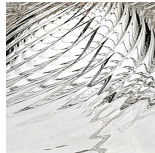

Murano Glass Colours

Twisted Clear