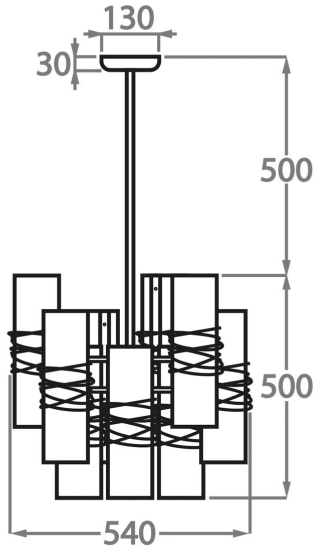

Lead

Available Sizes

Size one

CL58,

Height: 50 cm (19.69")

Diameter: 54 cm (21.26")

Bulbs: 18 x 5W G9 LED

Net Weight: 12 kg / 27 lb

The above height is without the rod and ceiling rose. The standard rod and ceiling rose height is 50cm (20") if not otherwise specified by customer.