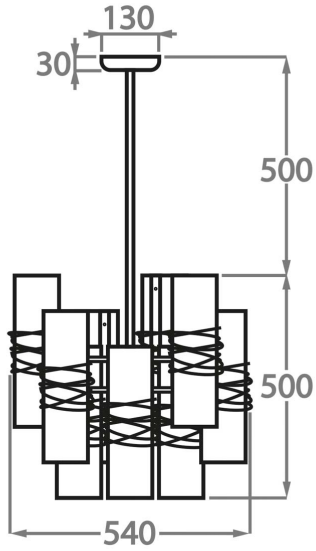

## Available Sizes

---

### Size one

CL58,

Height: 50 cm (19.69")

Diameter: 54 cm (21.26")

Bulbs: 18 x 5W G9 LED

Net Weight: 12 kg / 27 lb

The above height is without the rod and ceiling rose. The standard rod and ceiling rose height is 50cm (20") if not otherwise specified by customer.