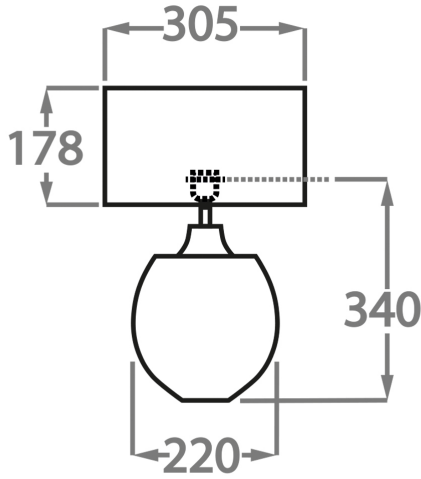

## Available Sizes

---

### Size One

TL713-SM,

Height: 34 cm (13.39")

Width: 22 cm (8.66")

Depth: 10 cm (3.94")

Bulbs: 1 x 40w E27

Net Weight: 8 kg / 18 lb

### Size Two

TL713-LA,

Height: 40 cm (15.75")

Width: 28 cm (11.02")

Depth: 10 cm (3.94")

Bulbs: 1 x 40W E27

Net Weight: 10 kg / 22 lb

Dimensions are measured from the base of the lamp to the middle of the bulb holder and are excluding shade.