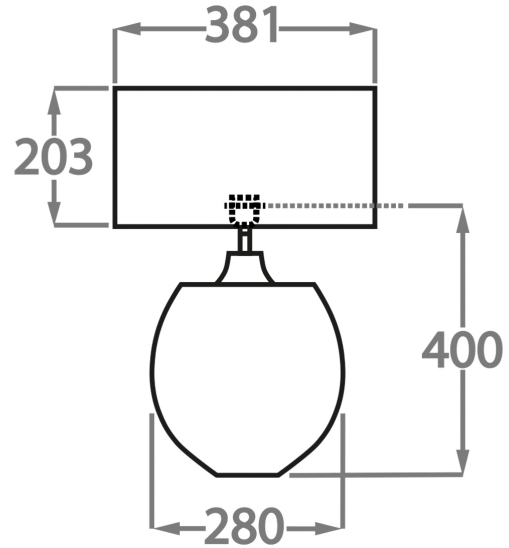

## Available Sizes

---

### Size One

TL713-SM,

Height: 34 cm (13.39")

Width: 22 cm (8.66")

Depth: 10 cm (3.94")

Bulbs: 1 x 40w E27

Net Weight: 8 kg / 18 lb

### Size Two

TL713-LA,

Height: 40 cm (15.75")

Width: 28 cm (11.02")

Depth: 10 cm (3.94")

Bulbs: 1 x 40W E27

Net Weight: 10 kg / 22 lb

Dimensions are measured from the base of the lamp to the middle of the bulb holder and are excluding shade.