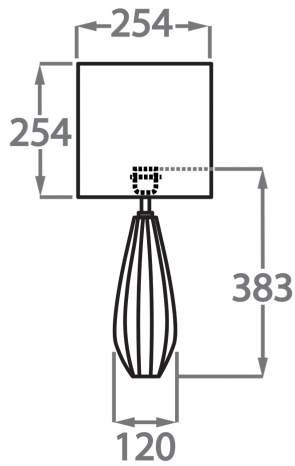

TL712-SM,
Height: 38.3 cm (15.08")
Diameter: 12 cm (4.72")
Bulbs: 1 x 40W E27

Size Two

TL712-LA,
Height: 48.6 cm (19.13")
Width: 16 cm (6.3")
Bulbs: 1 x 40W E27

Dimensions are measured from the base of the lamp to the middle of the bulb holder and are excluding shade

TL712-SM: Overall height with a 10" tall drum shade 59cm - 23"

TL712-LA: Overall height with a 12" tall drum shade 76cm - 30"

Shades are also available in Customer Own Material (COM)

Please note, due to our Diamond table lamps being individually hand made and each one being unique, there may be slight variations in colour