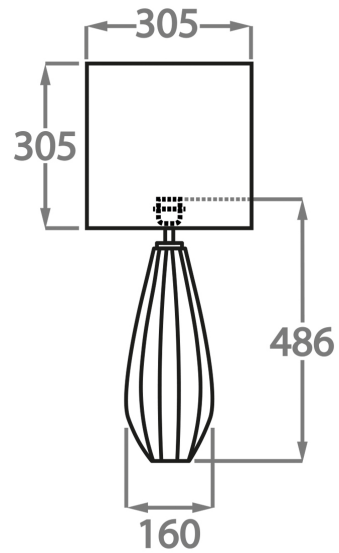

TL712-SM,
Height: 38.3 cm (15.08")
Diameter: 12 cm (4.72")
Bulbs: 1 x 40W E27

Size Two

TL712-LA,
Height: 48.6 cm (19.13")
Width: 16 cm (6.3")
Bulbs: 1 x 40W E27

Dimensions are measured from the base of the lamp to the middle of the bulb holder and are excluding shade

TL712-SM: Overall height with a 10" tall drum shade 59cm - 23"

TL712-LA: Overall height with a 12" tall drum shade 76cm - 30"

Shades are also available in Customer Own Material (COM)

Please note, due to our Diamond table lamps being individually hand made and each one being unique, there may be slight variations in colour