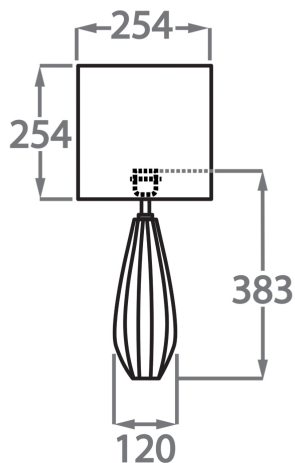

TL712-SM,

Height: 38.3 cm (15.08")

Diameter: 12 cm (4.72")

Bulbs: 1 x 40W E27

Size Two

TL712-LA,

Height: 48.6 cm (19.13")

Width: 16 cm (6.3")

Bulbs: 1 x 40W E27

Dimensions are measured from the base of the lamp to the middle of the bulb holder and are excluding shade

TL712-SM: Overall height with a 10" tall drum shade 59cm - 23"

TL712-LA: Overall height with a 12" tall drum shade 76cm - 30"