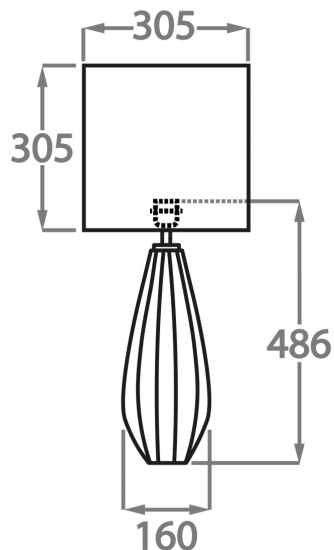

TL712-SM,

Height: 38.3 cm (15.08")

Diameter: 12 cm (4.72")

Bulbs: 1 x 40W E27

Size Two

TL712-LA,

Height: 48.6 cm (19.13")

Width: 16 cm (6.3")

Bulbs: 1 x 40W E27

Dimensions are measured from the base of the lamp to the middle of the bulb holder and are excluding shade

TL712-SM: Overall height with a 10" tall drum shade 59cm - 23"

TL712-LA: Overall height with a 12" tall drum shade 76cm - 30"