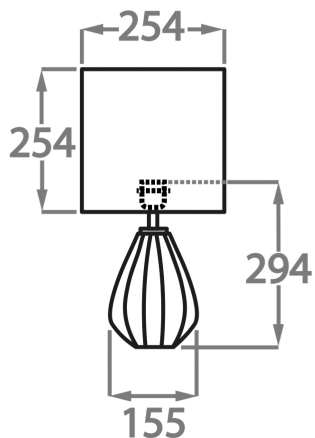

## Available Sizes

---

### Size One

TL711-SM,  
Height: 29.4 cm (11.57")  
Diameter: 15 cm (5.91")  
Bulbs: 1 x 40W E27

### Size Two

TL711-LA,  
Height: 43.6 cm (17.17")  
Width: 23 cm (9.06")  
Bulbs: 1 x 40W E27

Dimensions are measured from the base of the lamp to the middle of the bulb holder and are excluding shade  
Overall height with a 8" tall drum shade 44cm - 17"  
Shades are also available in Customer Own Material (COM)