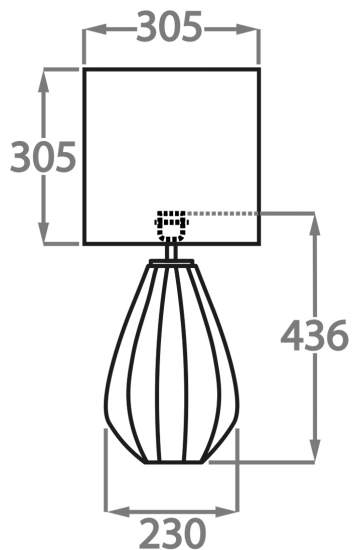

## Available Sizes

---

### Size One

TL711-SM,  
Height: 29.4 cm (11.57")  
Diameter: 15 cm (5.91")  
Bulbs: 1 x 40W E27

### Size Two

TL711-LA,  
Height: 43.6 cm (17.17")  
Width: 23 cm (9.06")  
Bulbs: 1 x 40W E27

Dimensions are measured from the base of the lamp to the middle of the bulb holder and are excluding shade  
Overall height with a 8" tall drum shade 44cm - 17"  
Shades are also available in Customer Own Material (COM)