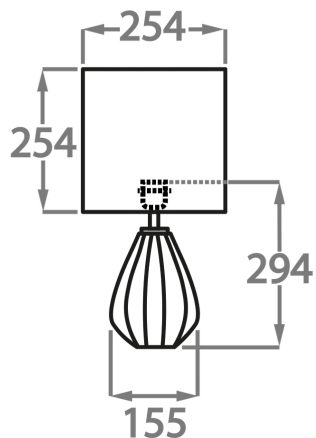

## Available Sizes

---

### Size One

TL711-SM,  
Height: 29.4 cm (11.57")  
Diameter: 15.5 cm (6.1")  
Bulbs: 1 E27

### Size Two

TL711-LA,  
Height: 43.6 cm (17.17")  
Width: 23 cm (9.06")  
Bulbs: 1 x 40w E27

Dimensions are measured from the base of the lamp to the middle of the bulb holder and are excluding shade

TL711-SM: Overall height with an 8" tall drum shade 44cm - 17"

TL711-LA: Overall height with a 12" tall drum shade 75cm - 30"

Shades are also available in Customer Own Material (COM)

\*Please note, due to our Diamond table lamps being individually hand made and each one being unique, there may be slight variations in colour\*