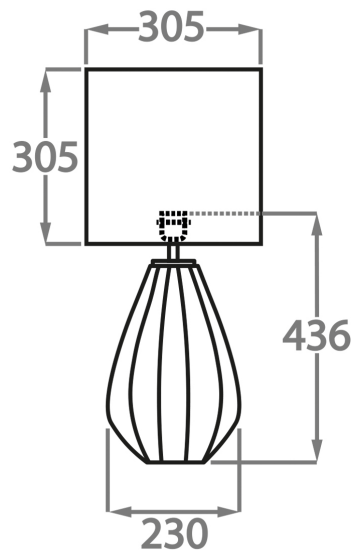

## Available Sizes

---

### Size One

TL711-SM,  
Height: 29.4 cm (11.57")  
Diameter: 15.5 cm (6.1")  
Bulbs: 1 E27

### Size Two

TL711-LA,  
Height: 43.6 cm (17.17")  
Width: 23 cm (9.06")  
Bulbs: 1 x 40w E27

Dimensions are measured from the base of the lamp to the middle of the bulb holder and are excluding shade

TL711-SM: Overall height with an 8" tall drum shade 44cm - 17"

TL711-LA: Overall height with a 12" tall drum shade 75cm - 30"

Shades are also available in Customer Own Material (COM)

\*Please note, due to our Diamond table lamps being individually hand made and each one being unique, there may be slight variations in colour\*