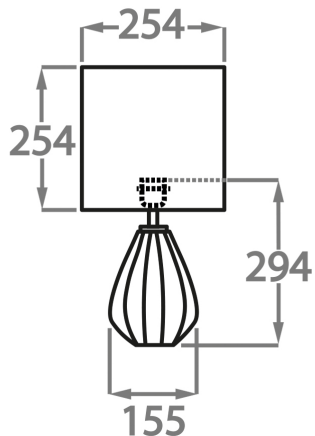

TL711-SM,
Height: 29.4 cm (11.57")
Diameter: 15.5 cm (6.1")
Bulbs: 1 E27

Size Two

TL711-LA,
Height: 43.6 cm (17.17")
Width: 23 cm (9.06")
Bulbs: 1 x 40W E27

Dimensions are measured from the base of the lamp to the middle of the bulb holder and are excluding shade

TL711-SM: Overall height with an 8" tall drum shade 44cm - 17"

TL711-LA: Overall height with a 12" tall drum shade 75cm - 30"

Shades are also available in Customer Own Material (COM)

Please note, due to our Diamond table lamps being individually hand made and each one being unique, there may be slight variations in colour