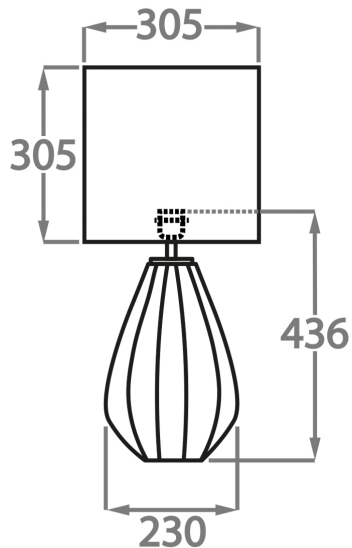

TL711-SM,
Height: 29.4 cm (11.57")
Diameter: 15.5 cm (6.1")
Bulbs: 1 E27

Size Two

TL711-LA,
Height: 43.6 cm (17.17")
Width: 23 cm (9.06")
Bulbs: 1 x 40W E27

Dimensions are measured from the base of the lamp to the middle of the bulb holder and are excluding shade

TL711-SM: Overall height with an 8" tall drum shade 44cm - 17"

TL711-LA: Overall height with a 12" tall drum shade 75cm - 30"

Shades are also available in Customer Own Material (COM)

Please note, due to our Diamond table lamps being individually hand made and each one being unique, there may be slight variations in colour