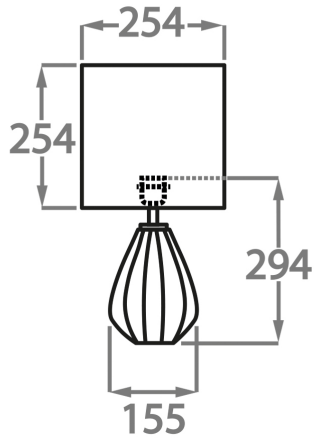

## Available Sizes

---

### Size One

TL711-SM,  
Height: 29.4 cm (11.57")  
Diameter: 15.5 cm (6.1")  
Bulbs: 1 x 40W E27

### Size Two

TL711-LA,  
Height: 43.6 cm (17.17")  
Width: 23 cm (9.06")  
Bulbs: 1 x 40W E27

Dimensions are measured from the base of the lamp to the middle of the bulb holder and are excluding shade

TL711-SM: Overall height with an 8" tall drum shade 44cm - 17"

TL711-LA: Overall height with a 12" tall drum shade 75cm - 30"

Shades are also available in Customer Own Material (COM)

\*Please note, due to our Diamond table lamps being individually hand made and each one being unique, there may be slight variations in colour\*