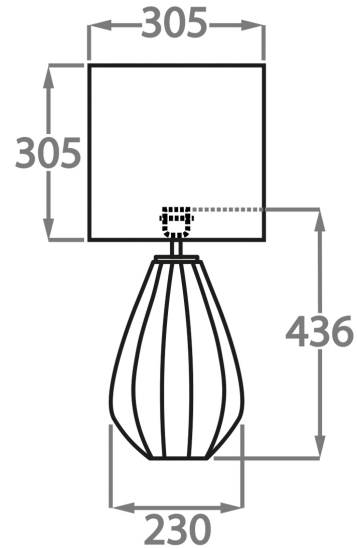

## Available Sizes

---

### Size One

TL711-SM,  
Height: 29.4 cm (11.57")  
Diameter: 15.5 cm (6.1")  
Bulbs: 1 x 40W E27

### Size Two

TL711-LA,  
Height: 43.6 cm (17.17")  
Width: 23 cm (9.06")  
Bulbs: 1 x 40W E27

Dimensions are measured from the base of the lamp to the middle of the bulb holder and are excluding shade

TL711-SM: Overall height with an 8" tall drum shade 44cm - 17"

TL711-LA: Overall height with a 12" tall drum shade 75cm - 30"

Shades are also available in Customer Own Material (COM)

\*Please note, due to our Diamond table lamps being individually hand made and each one being unique, there may be slight variations in colour\*