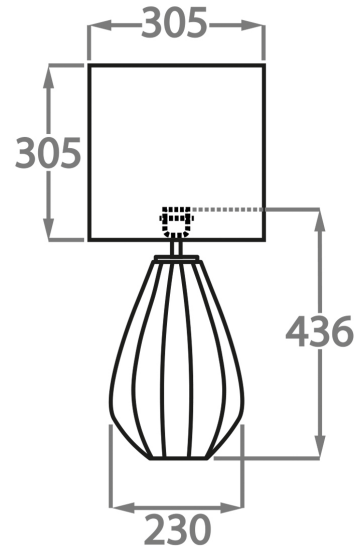

TL711-SM,

Height: 29.4 cm (11.57")

Diameter: 15.5 cm (6.1")

Bulbs: 1 x 40W E27

Size Two

TL711-LA,

Height: 43.6 cm (17.17")

Width: 23 cm (9.06")

Bulbs: 1 x 40W E27

Dimensions are measured from the base of the lamp to the middle of the bulb holder and are excluding shade

Overall height with a 12" tall drum shade 75cm - 30"

Shades are also available in Customer Own Material (COM)