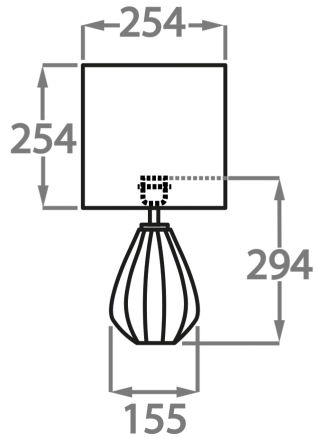

TL711-SM,

Height: 29.4 cm (11.57")

Diameter: 15.5 cm (6.1")

Bulbs: 1 x 40W E27

Size Two

TL711-LA,

Height: 43.6 cm (17.17")

Width: 23 cm (9.06")

Bulbs: 1 x 40W E27

Dimensions are measured from the base of the lamp to the middle of the bulb holder and are excluding shade

Overall height with a 12" tall drum shade 75cm - 30"

Shades are also available in Customer Own Material (COM)