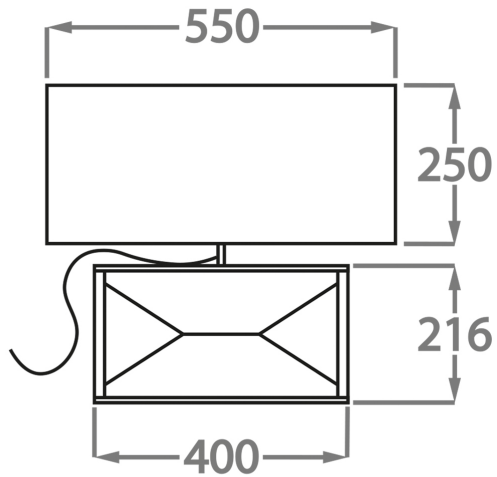

One Size Only

TL550,

Height: 35 cm (13.78")

Width: 40 cm (15.75")

Depth: 7 cm (2.76")

Bulbs: 1 x 40w E27

Net Weight: 8 kg / 17.6 lb

Dimensions are measured from the base of the lamp to the middle of the bulb holder and are excluding shade.

Shades are also available in Customer Own Material (COM)

Rectangular shade: 21 1/2" x 10" x H.10"

Total height of table lamp with shade is 52cm (21 1/2")