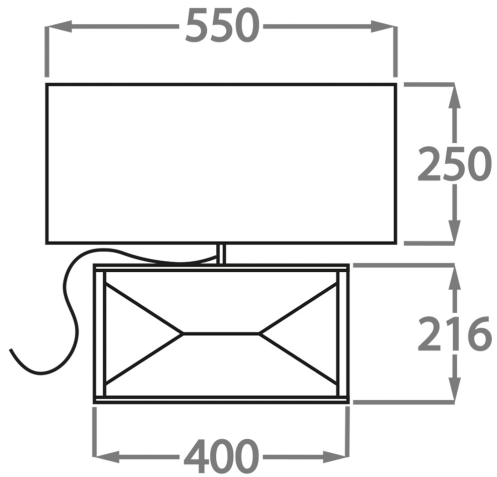

One Size Only

TL550,

Height: 35 cm (13.78")

Width: 40 cm (15.75")

Depth: 7 cm (2.76")

Bulbs: 1 x 40w Net Weight: 8 kg / 17.6 lb

Dimensions are measured from the base of the lamp to the middle of the bulb holder and are excluding shade.
Shades are also available in Customer Own Material (COM)

Rectangular shade: 21 1/2" x 10" x H.10"

Total height of table lamp with shade is 52cm (21 1/2")