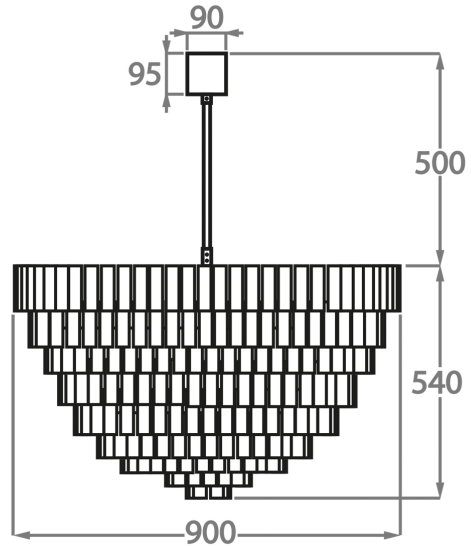

Murano Glass Colours

Clear Murano

Smoke
Murano

Satin Murano

Available Sizes

Size One

CL433-40,
Height: 24 cm (9.45")
Diameter: 40 cm (15.75")
Bulbs: 2 x 40W E27
Net Weight: 34 kg / 75 lb

Size Two

CL433-60,
Height: 36 cm (14.17")
Diameter: 60 cm (23.62")
Bulbs: 6 x 40W E27
Net Weight: 40 kg / 88 lb

Size Three

CL433-75,
Height: 45 cm (17.72")
Diameter: 75 cm (29.53")
Bulbs: 9 x 40W E27
Net Weight: 60 kg / 132 lb

Size Four

CL433-90,
Height: 54 cm (21.26")
Diameter: 90 cm (35.43")
Bulbs: 12 x 40W E27
Net Weight: 90 kg / 198 lb

The dimensions of the central rod and ceiling rose are not included in the height measurements. Please add a minimum of 15cm (6") to take this into account. The standard rod and ceiling rose is 50cm (20"), but this can be specified in the exact size by the customer at the time of order.