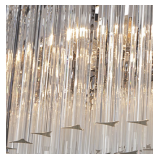

BELLA FIGURA

Tiara Chandelier

CL433

Collection Name

RETRO MURANO COLLECTION

A beautiful chandelier of smaller proportions with square cut Murano glass drops, which gives it a very modern look. It is ideal for use in hallways or smaller rooms and because of its modest proportions, it is also perfect for rooms with a lower ceiling height.

Compatible with

Bathroom

CL433-75 in Smoke Triangular Flat Cut Murano Glass and Chrome

Available Finishes

Metal Finishes

Chrome

Polished Gold

Brushed Dark
Bronze

Murano Glass Colours

Clear Murano

Smoke
Murano

Satin Murano

Available Sizes

Size One

CL433-40,
Height: 24 cm (9.45")
Diameter: 40 cm (15.75")
Bulbs: 2 x 40W E27
Net Weight: 34 kg / 75 lb

Size Two