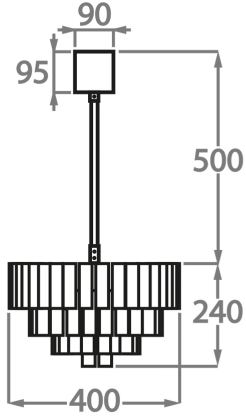

Murano Glass Colours

Clear Murano

Smoke
Murano

Satin Murano

Available Sizes

Size One

CL433-40,
Height: 24 cm (9.45")
Diameter: 40 cm (15.75")
Bulbs: 2 x 40W E27
Net Weight: 34 kg / 75 lb

Size Two

CL433-60,
Height: 36 cm (14.17")
Diameter: 60 cm (23.62")
Bulbs: 6 x 40W E27
Net Weight: 40 kg / 88 lb

Size Three

CL433-75,
Height: 45 cm (17.72")
Diameter: 75 cm (29.53")
Bulbs: 9 x 40W E27
Net Weight: 60 kg / 132 lb

Size Four

CL433-90,
Height: 54 cm (21.26")
Diameter: 90 cm (35.43")
Bulbs: 12 x 40W E27
Net Weight: 90 kg / 198 lb

The dimensions of the central rod and ceiling rose are not included in the height measurements. Please add a minimum of 15cm (6") to take this into account. The standard rod and ceiling rose is 50cm (20"), but this can be specified in the exact size by the customer at the time of order.