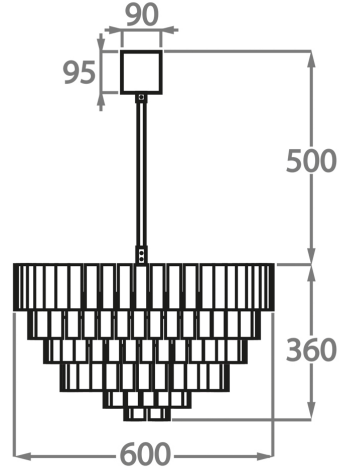

Murano Glass Colours

Clear Murano

Smoke
Murano

Satin Murano

Available Sizes

Size One

CL433-40,
Height: 24 cm (9.45")
Diameter: 40 cm (15.75")
Bulbs: 2 x 40W E27
Net Weight: 34 kg / 75 lb

Size Two

CL433-60,
Height: 36 cm (14.17")
Diameter: 60 cm (23.62")
Bulbs: 6 x 40W E27
Net Weight: 40 kg / 88 lb

Size Three

CL433-75,
Height: 45 cm (17.72")
Diameter: 75 cm (29.53")
Bulbs: 9 x 40W E27
Net Weight: 60 kg / 132 lb

Size Four

CL433-90,
Height: 54 cm (21.26")
Diameter: 90 cm (35.43")
Bulbs: 12 x 40W E27
Net Weight: 90 kg / 198 lb

The dimensions of the central rod and ceiling rose are not included in the height measurements. Please add a minimum of 15cm (6") to take this into account. The standard rod and ceiling rose is 50cm (20"), but this can be specified in the exact size by the customer at the time of order.