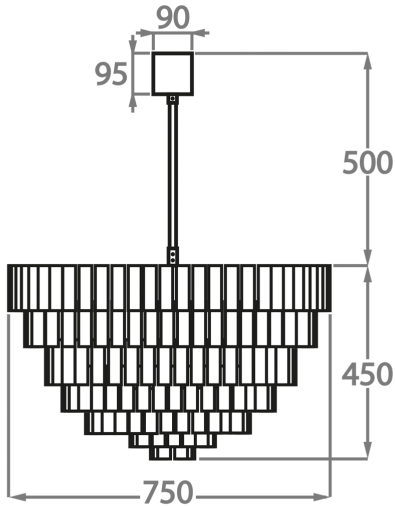

Murano Glass Colours

Clear Murano

Smoke
Murano

Satin Murano

Available Sizes

Size One

CL433-40,
Height: 24 cm (9.45")
Diameter: 40 cm (15.75")
Bulbs: 2 x 40W E27
Net Weight: 34 kg / 75 lb

Size Two

CL433-60,
Height: 36 cm (14.17")
Diameter: 60 cm (23.62")
Bulbs: 6 x 40W E27
Net Weight: 40 kg / 88 lb

Size Three

CL433-75,
Height: 45 cm (17.72")
Diameter: 75 cm (29.53")
Bulbs: 9 x 40W E27
Net Weight: 60 kg / 132 lb

Size Four

CL433-90,
Height: 54 cm (21.26")
Diameter: 90 cm (35.43")
Bulbs: 12 x 40W E27
Net Weight: 90 kg / 198 lb

The dimensions of the central rod and ceiling rose are not included in the height measurements. Please add a minimum of 15cm (6") to take this into account. The standard rod and ceiling rose is 50cm (20"), but this can be specified in the exact size by the customer at the time of order.