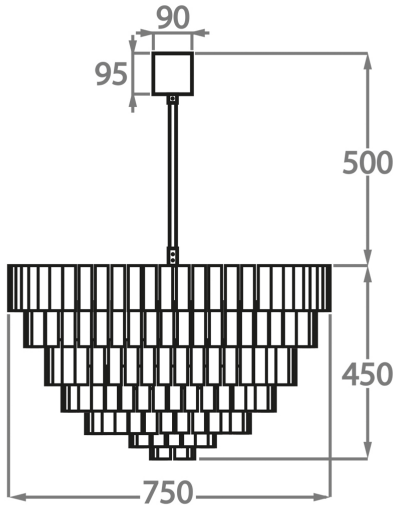

Murano Glass Colours

Clear Murano

Smoke
Murano

Satin Murano

Available Sizes

Size One

CL433-40,
Height: 24 cm (9.45")
Diameter: 40 cm (15.75")
Bulbs: 2 x 40W E27
Net Weight: 34 kg / 75 lb

Size Two

CL433-60,
Height: 36 cm (14.17")
Diameter: 60 cm (23.62")
Bulbs: 6 x 40W E27
Net Weight: 40 kg / 88 lb

Size Three

CL433-75,
Height: 45 cm (17.72")
Diameter: 75 cm (29.53")
Bulbs: 9 x 40W E27
Net Weight: 60 kg / 132 lb

Size Four

CL433-90,
Height: 54 cm (21.26")
Diameter: 90 cm (35.43")
Bulbs: 12 x 40W E27
Net Weight: 90 kg / 198 lb

The dimensions of the central rod and ceiling rose are not included in the height measurements. Please add a minimum of 15cm (6") to take this into account. The standard rod and ceiling rose is 50cm (20"), but this can be specified in the exact size by the customer at the time of order.