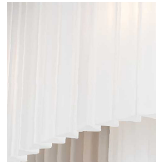

BELLA FIGURA

Supernova Chandelier

CL65

Collection Name

CONTOUR COLLECTION

The Supernova chandelier is an explosion of brushed metal coated in satin glass spears. Perfectly placed in entrance halls or living spaces, a surefire way to make a spectacular first impression

CL65-120 in Satin Murano Glass and Brushed Gold

Available Finishes

Metal Finishes

Brushed Gold

Brushed Nickel

Murano Glass Colours

Satin Murano

Available Sizes