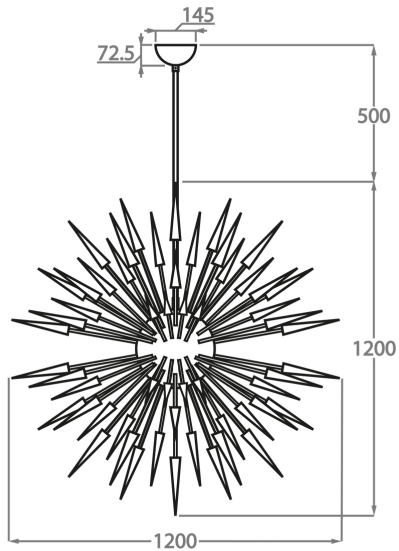

BELLA FIGURA

Supernova Chandelier

CL65

Collection Name

CONTOUR COLLECTION

The Supernova chandelier is an explosion of brushed metal coated in satin glass spears. Perfectly placed in entrance halls or living spaces, a surefire way to make a spectacular first impression

One size only

CL65,

Height: 120 cm (47.24")

Diameter: 120 cm (47.24")

Number of Glass: 56

Bulbs: 56 x INTEGRATED LED x 2W (4 transformers)

Custom finishes and sizes available on request.

The dimensions of the central supporting chain or rod and ceiling rose are not included in the height measurements.

The overall height of the chandelier as standard, with the chain or rod and ceiling rose is 100cm for an overall height of 170cm.

Min. rod height is 57cm for an overall height of 128cm.

If a larger overall height is required more rod can be ordered at a surcharge.