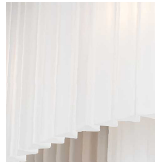

BELLA FIGURA

Supernova Chandelier

CL65

Collection Name

CONTOUR COLLECTION

The Supernova chandelier is an explosion of brushed metal coated in satin glass spears. Perfectly placed in entrance halls or living spaces, a surefire way to make a spectacular first impression

CL65-120 in Satin Murano Glass and Brushed Gold

Available Finishes

Metal Finishes

Brushed Gold

Brushed Nickel

Murano Glass Colours

Satin Murano

Available Sizes

One size only

CL65,

Height: 120 cm (47.24")

Diameter: 120 cm (47.24")

Number of Glass: 56

Bulbs: 56 x INTEGRATED LED x 2W (4 transformers)

Custom finishes and sizes available on request.

The dimensions of the central supporting chain or rod and ceiling rose are not included in the height measurements.