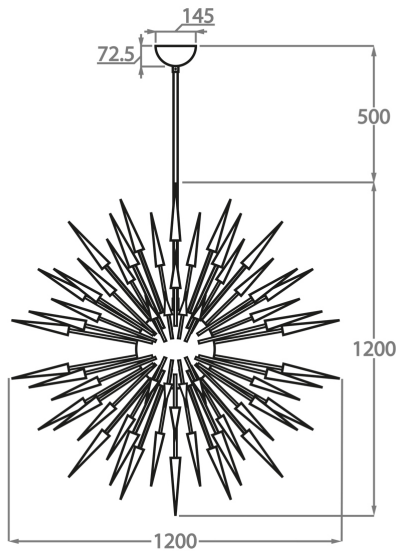

One size only

CL65,

Height: 120 cm (47.24")

Diameter: 120 cm (47.24")

Number of Glass: 56

Bulbs: 56 x INTEGRATED LED x 2W (4 transformers) 2800K

Warm White

Custom finishes and sizes available on request.

The dimensions of the central supporting chain or rod and ceiling rose are not included in the height measurements.

The overall height of the chandelier as standard, with the chain or rod and ceiling rose is 100cm for an overall height of 170cm.

Min. rod height is 57cm for an overall height of 128cm.

If a larger overall height is required more rod can be ordered at a surcharge.