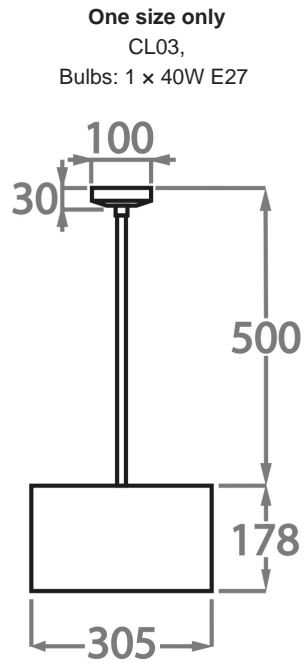

BELLA FIGURA

Simple Pendant

CL03

Collection Name

HALCYON COLLECTION

Simplified luxury, a brass pendant gallery on which to suspend one of our deluxe silk lampshades. Available in four house finishes; Brushed Nickel, Brushed Gold, Brushed Brass and Bronze, the Simple Pendant is sold only in conjunction with a Bella Figura lampshade, all of which are made inhouse in the UK and with either a lucite or fabric cut-out diffuser.

Bronze

Antique
Brushed Brass

Brushed Gold

Brushed Nickel

Available Sizes

This pendant is completely customisable on the overall desired height.

Drops exceeding 100cm (39â€™™â€™™) will incur a surcharge, and minimum rod height is 10cm.

Standard ceiling rose diameter: 11cm (4â€™™â€™™)

Drums shades available up to 20â€™™

Lucite or fabric diffuser available on request.