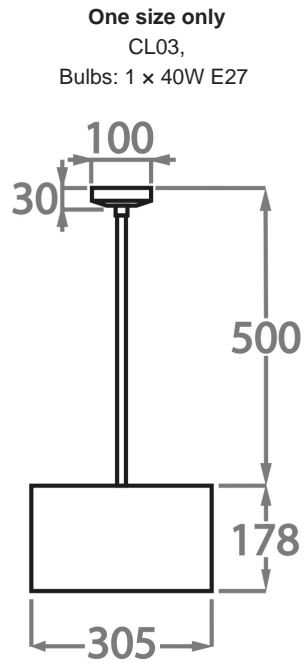

Bronze

Antique
Brushed Brass

Brushed Gold

Brushed Nickel

Available Sizes

This pendant is completely customisable on the overall desired height.

Drops exceeding 100cm (39â€™â€™â€™) will incur a surcharge, and minimum rod height is 10cm.

Standard ceiling rose diameter: 11cm (4â€™â€™â€™)

Drums shades available up to 20â€™â€™

Lucite or fabric diffuser available on request.