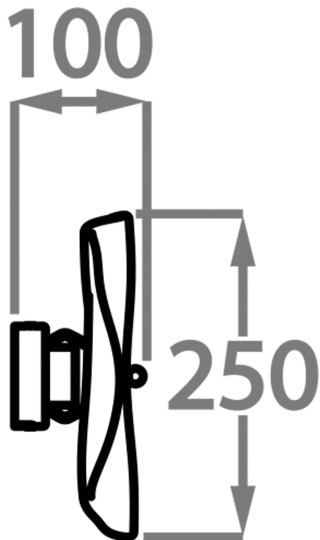

Brushed Nickel

Polished
Nickel

Brushed Gold

Polished Gold

Available Sizes

One Size Only

WL207-LA,

Height: 25 cm (9.84")

Diameter: 25 cm (9.84")

Bulbs: 1 x 4.5W 3000K Integrated LED

Net Weight: 1 kg / 2 lb

All our wall lights are suitable for bathrooms if positioned in Zone 3. Please refer to the IP Rating Guide in the Bathroom Section on our website