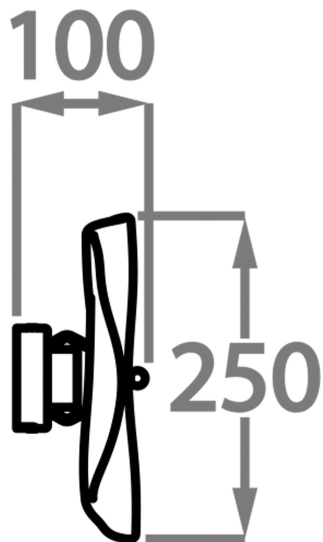

## Available Sizes

---

### One Size Only

WL207-LA,

Height: 25 cm (9.84")

Diameter: 25 cm (9.84")

Bulbs: 1 x 4.5W 3000K Integrated LED

Net Weight: 1 kg / 2 lb

All our wall lights are suitable for bathrooms if positioned in Zone 3. Please refer to the IP Rating Guide in the Bathroom Section on our website