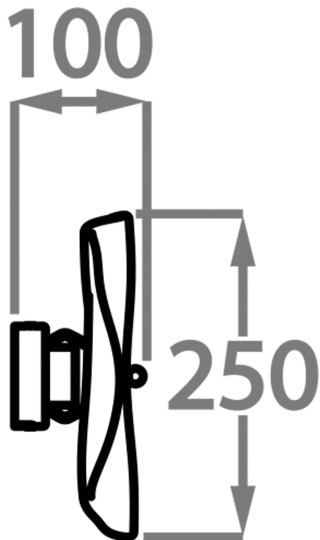

## Available Sizes

---

### One Size Only

WL207-LA,

Height: 25 cm (9.84")

Diameter: 25 cm (9.84")

Bulbs: 1 x 4.5W 3000K Integrated LED

Net Weight: 1 kg / 2 lb

All our wall lights are suitable for bathrooms if positioned in Zone 3. Please refer to the IP Rating Guide in the Bathroom Section on our website