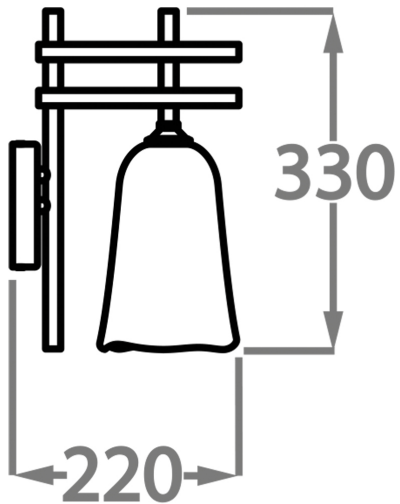

BELLA FIGURA

Regolith Wall Light

WL206

Collection Name

MOONLIGHT COLLECTION

Star of the show or the ultimate accessory to the Regolith ceiling light is the Regolith wall light. The contours of its glass shade are evocative of a 1920s cloche hat, scaled down from the larger ceiling light shade with a delicate rework of the geometric lines of this design series. Blanketed in glittering grains of glass, this blend of fashion and celestial influences offers to set the room to sparkle.

Brushed Gold

Brushed Nickel

Available Sizes

Size One

WL206 ,

Height: 33 cm (12.99")

Diameter: 22 cm (8.66")

Bulbs: 1 E14

Net Weight: 2 kg / 4 lb

All our wall lights are suitable for bathrooms if positioned in Zone 3. Please refer to the IP Rating Guide in the Bathroom Section on our website