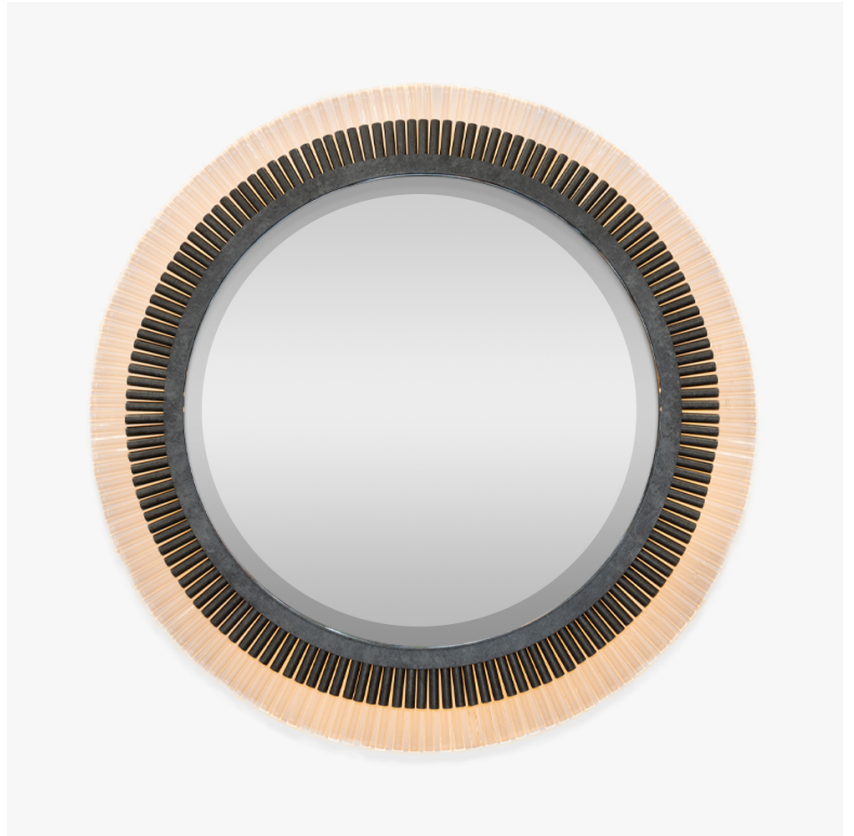

# BELLA FIGURA

## Pimlico LED Mirror

### M108-LED

Collection Name

**REFLECT COLLECTION**

Originally a variation of our Battersea Chandelier, this revision of our popular Pimlico Chandelier will become the centerpiece of any space. Featuring an eco-friendly LED strip round the mirror's circumference, a warm halo effect is created by the illumination through the clear lucite rods.

Pimlico LED Mirror in Stippled Silver and Clear Lucite