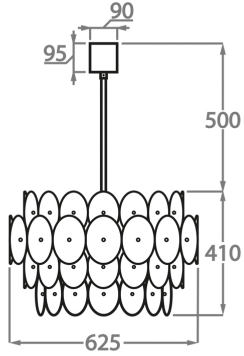

Brushed Dark
Bronze

Murano Glass Colours

Alabaster

Available Sizes

Size One

CL61-SM,
Height: 41 cm (16.14")
Diameter: 62.5 cm (24.61")
Bulbs: 9 x LED 5W G9 LED
Net Weight: 30 kg / lb

Size Two

CL61-LA,
Height: 41 cm (16.14")
Diameter: 80 cm (31.5")
Bulbs: 14 x LED 5W G9 LED
Net Weight: 40 kg / lb

Size Three

CL61-XL-150,
Height: 41 cm (16.14")
Diameter: 150 cm (59.06")
Bulbs: 28 G9
Net Weight: 125 kg / 276 lb

The dimensions of the central supporting rod and ceiling rose are not included in the height measurements.
The standard rod and ceiling rose is 50cm (20") high if not otherwise specified by the customer.