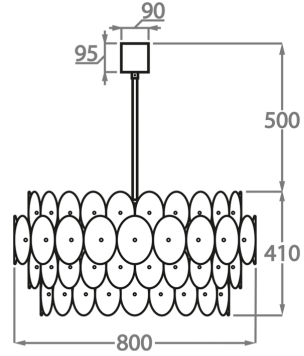

Brushed Dark
Bronze

Murano Glass Colours

Alabaster

Available Sizes

Size One

CL61-SM,
Height: 41 cm (16.14")
Diameter: 62.5 cm (24.61")
Bulbs: 9 x LED 5W G9 LED
Net Weight: 30 kg / lb

Size Two

CL61-LA,
Height: 41 cm (16.14")
Diameter: 80 cm (31.5")
Bulbs: 14 x LED 5W G9 LED
Net Weight: 40 kg / lb

Size Three

CL61-XL-150,
Height: 41 cm (16.14")
Diameter: 150 cm (59.06")
Bulbs: 28 G9
Net Weight: 125 kg / 276 lb

The dimensions of the central supporting rod and ceiling rose are not included in the height measurements.
The standard rod and ceiling rose is 50cm (20") high if not otherwise specified by the customer.