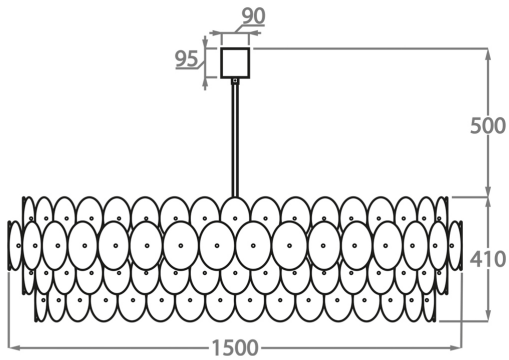

Brushed Dark
Bronze

Murano Glass Colours

Alabaster

Available Sizes

Size One

CL61-SM,
Height: 41 cm (16.14")
Diameter: 62.5 cm (24.61")
Bulbs: 9 x LED 5W G9 LED
Net Weight: 30 kg / lb

Size Two

CL61-LA,
Height: 41 cm (16.14")
Diameter: 80 cm (31.5")
Bulbs: 14 x LED 5W G9 LED
Net Weight: 40 kg / lb

Size Three

CL61-XL-150,
Height: 41 cm (16.14")
Diameter: 150 cm (59.06")
Bulbs: 28 G9
Net Weight: 125 kg / 276 lb

The dimensions of the central supporting rod and ceiling rose are not included in the height measurements.
The standard rod and ceiling rose is 50cm (20") high if not otherwise specified by the customer.