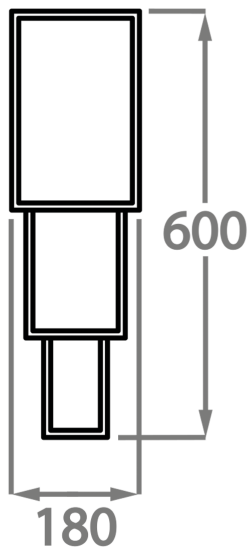

Brushed Nickel

Parchment Panels

Parchment

Available Sizes

One Size Only

WL130 ,

Height: 60 cm (23.62")

Width: 18 cm (7.09")

Depth: 9 cm (3.54")

Bulbs: 3 x 25W or LED 6W G9

Net Weight: 3 kg / 6 lb

All our wall lights are suitable for bathrooms if positioned in Zone 3. Please refer to the IP Rating Guide in the Bathroom Section on our website