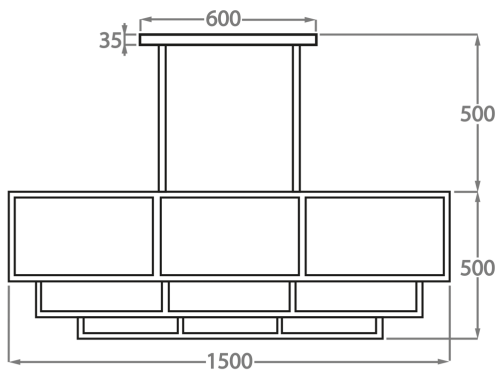

Brushed Nickel

Brushed Dark
Bronze

Parchment Panels

Parchment

Available Sizes

Size One

CL130-150,

Height: 50 cm (19.69")

Width: 38 cm (14.96")

Length: 150 cm (59.06")

Bulbs: 9 x 40W E27

Net Weight: 20 kg / 44 lb

The dimensions of the supporting rods and ceiling rose are not included in the height measurements

The standard rods and ceiling rose are 50cm (20") high if not otherwise specified by the customer