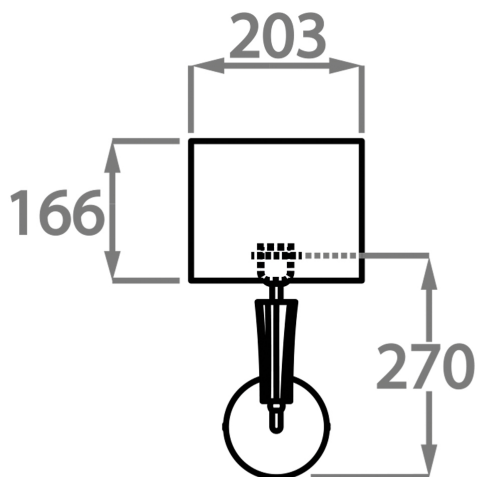

Antique
Brushed Brass

Brushed Gold

Brushed Nickel

Polished Gold

Polished
Nickel

Available Sizes

One Size Only

WL212,

Height: 27 cm (10.63")

Width: 12 cm (4.72")

Depth: 6.5 cm (2.56")

Bulbs: 1 E14

Net Weight: 2 kg / 4 lb

All our wall lights are suitable for bathrooms if positioned in Zone 3. Please refer to the IP Rating Guide in the Bathroom Section on our website