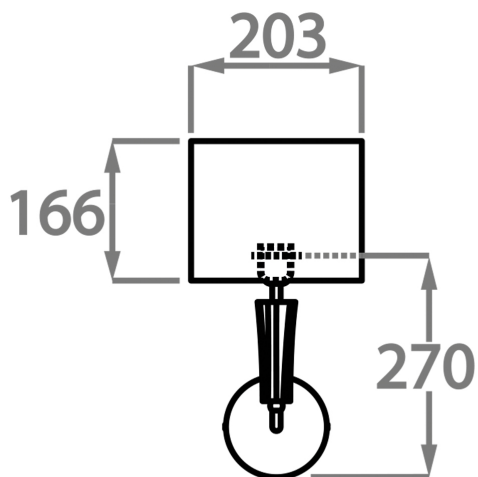

One Size Only

WL212,

Height: 27 cm (10.63")

Width: 12 cm (4.72")

Depth: 6.5 cm (2.56")

Bulbs: 1 E14

Net Weight: 2 kg / 4 lb

All our wall lights are suitable for bathrooms if positioned in Zone 3. Please refer to the IP Rating Guide in the Bathroom Section on our website