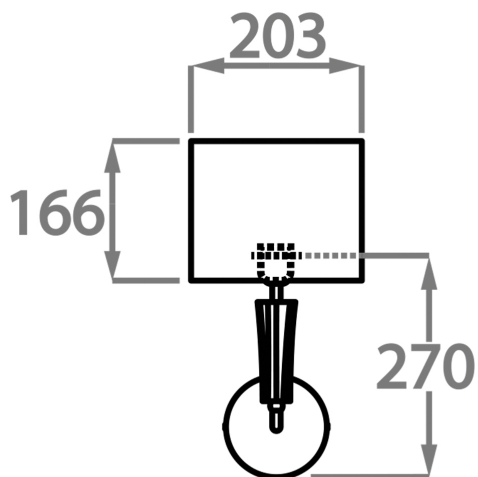

Compatible with

Bathroom

Yacht Club

WL212 in Bubble Glass and Brushed Nickel with a 8" Oval Shade in Savoy Satin Seal 31504/29 Trim Top and Bottom in Orissa Silk Magnet 31446/241

Available Finishes

Glass colours

One Size Only

WL212,

Height: 27 cm (10.63")

Width: 12 cm (4.72")

Depth: 6.5 cm (2.56")

Bulbs: 1 E14

Net Weight: 2 kg / 4 lb

All our wall lights are suitable for bathrooms if positioned in Zone 3. Please refer to the IP Rating Guide in the Bathroom Section on our website