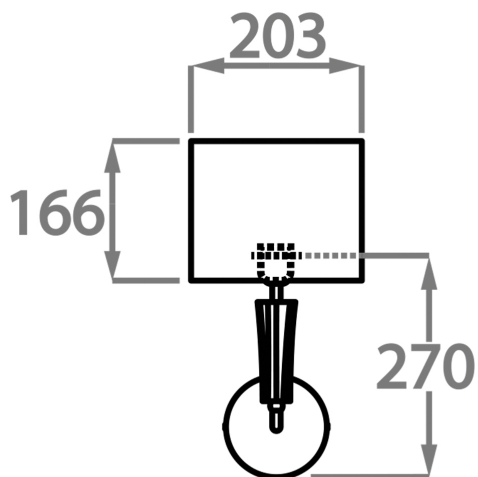

## Available Sizes

---

### One Size Only

WL212,

Height: 27 cm (10.63")

Width: 12 cm (4.72")

Depth: 6.5 cm (2.56")

Bulbs: 1 E14

Net Weight: 2 kg / 4 lb

All our wall lights are suitable for bathrooms if positioned in Zone 3. Please refer to the IP Rating Guide in the Bathroom Section on our website