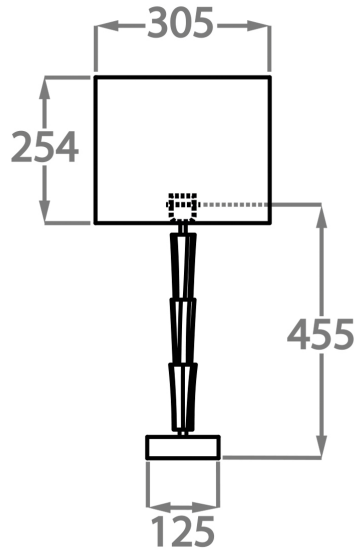

Brown

Available Sizes

One Size Only

TL212,

Height: 60.5 cm (23.82")

Width: 12.5 cm (4.92")

Bulbs: 1 x 60w E27

Dimensions are measured from the base of the lamp to the middle of the bulb holder and are excluding shade
Shades can also be made with Customer Own Material (COM)
Overall height with 12" oval shade is 60.5cm approx.