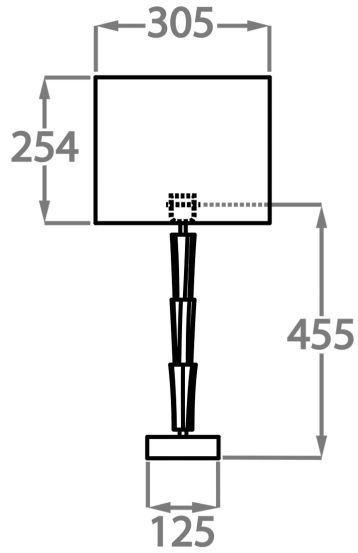

Brown

Available Sizes

One Size Only

TL212,

Height: 60.5 cm (23.82")

Width: 12.5 cm (4.92")

Bulbs: 1 x 60w E27

Dimensions are measured from the base of the lamp to the middle of the bulb holder and are excluding shade
Shades can also be made with Customer Own Material (COM)
Overall height with an