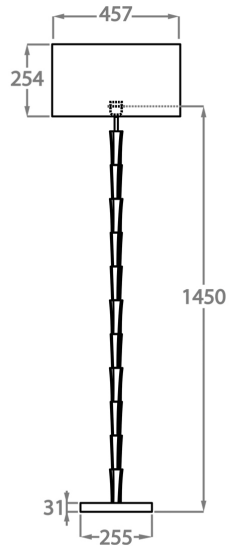

## Available Sizes

---

### One Size Only

FL212,

Height: 145 cm (57.09")

Diameter: 25.5 cm (10.04")

Bulbs: 1 x 60w E27

Dimensions are measured from the base of the lamp to the middle of the bulb holder and are excluding shade  
Shades can also be made with Customer Own Material (COM)  
Overall height with an 18" tall drum shade is 175cm