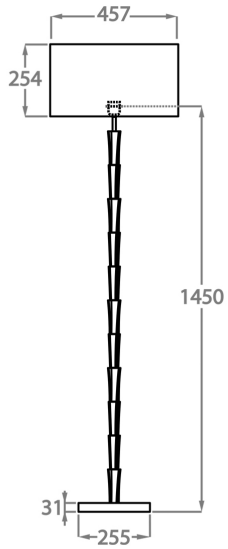

FL212 Nilssen in Polished Gold with a 16" Tall Drum Shade in James Hare Java 31646/01

Available Finishes

Glass colours

Bubble

Metal Finishes

Brushed Gold

Brushed Nickel

Antique
Brushed Brass

One Size Only

FL212,

Height: 145 cm (57.09")

Diameter: 25.5 cm (10.04")

Bulbs: 1 x 60w E27

Dimensions are measured from the base of the lamp to the middle of the bulb holder and are excluding shade
Shades can also be made with Customer Own Material (COM)